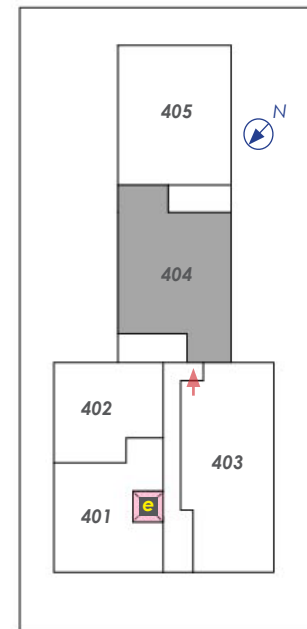

HAMPTONPARK

404
2Br Penhouse suite

Unit Area: 928 sq.ft
Outdoor Area: 65 sq.ft

Total Area: 993 sq.ft