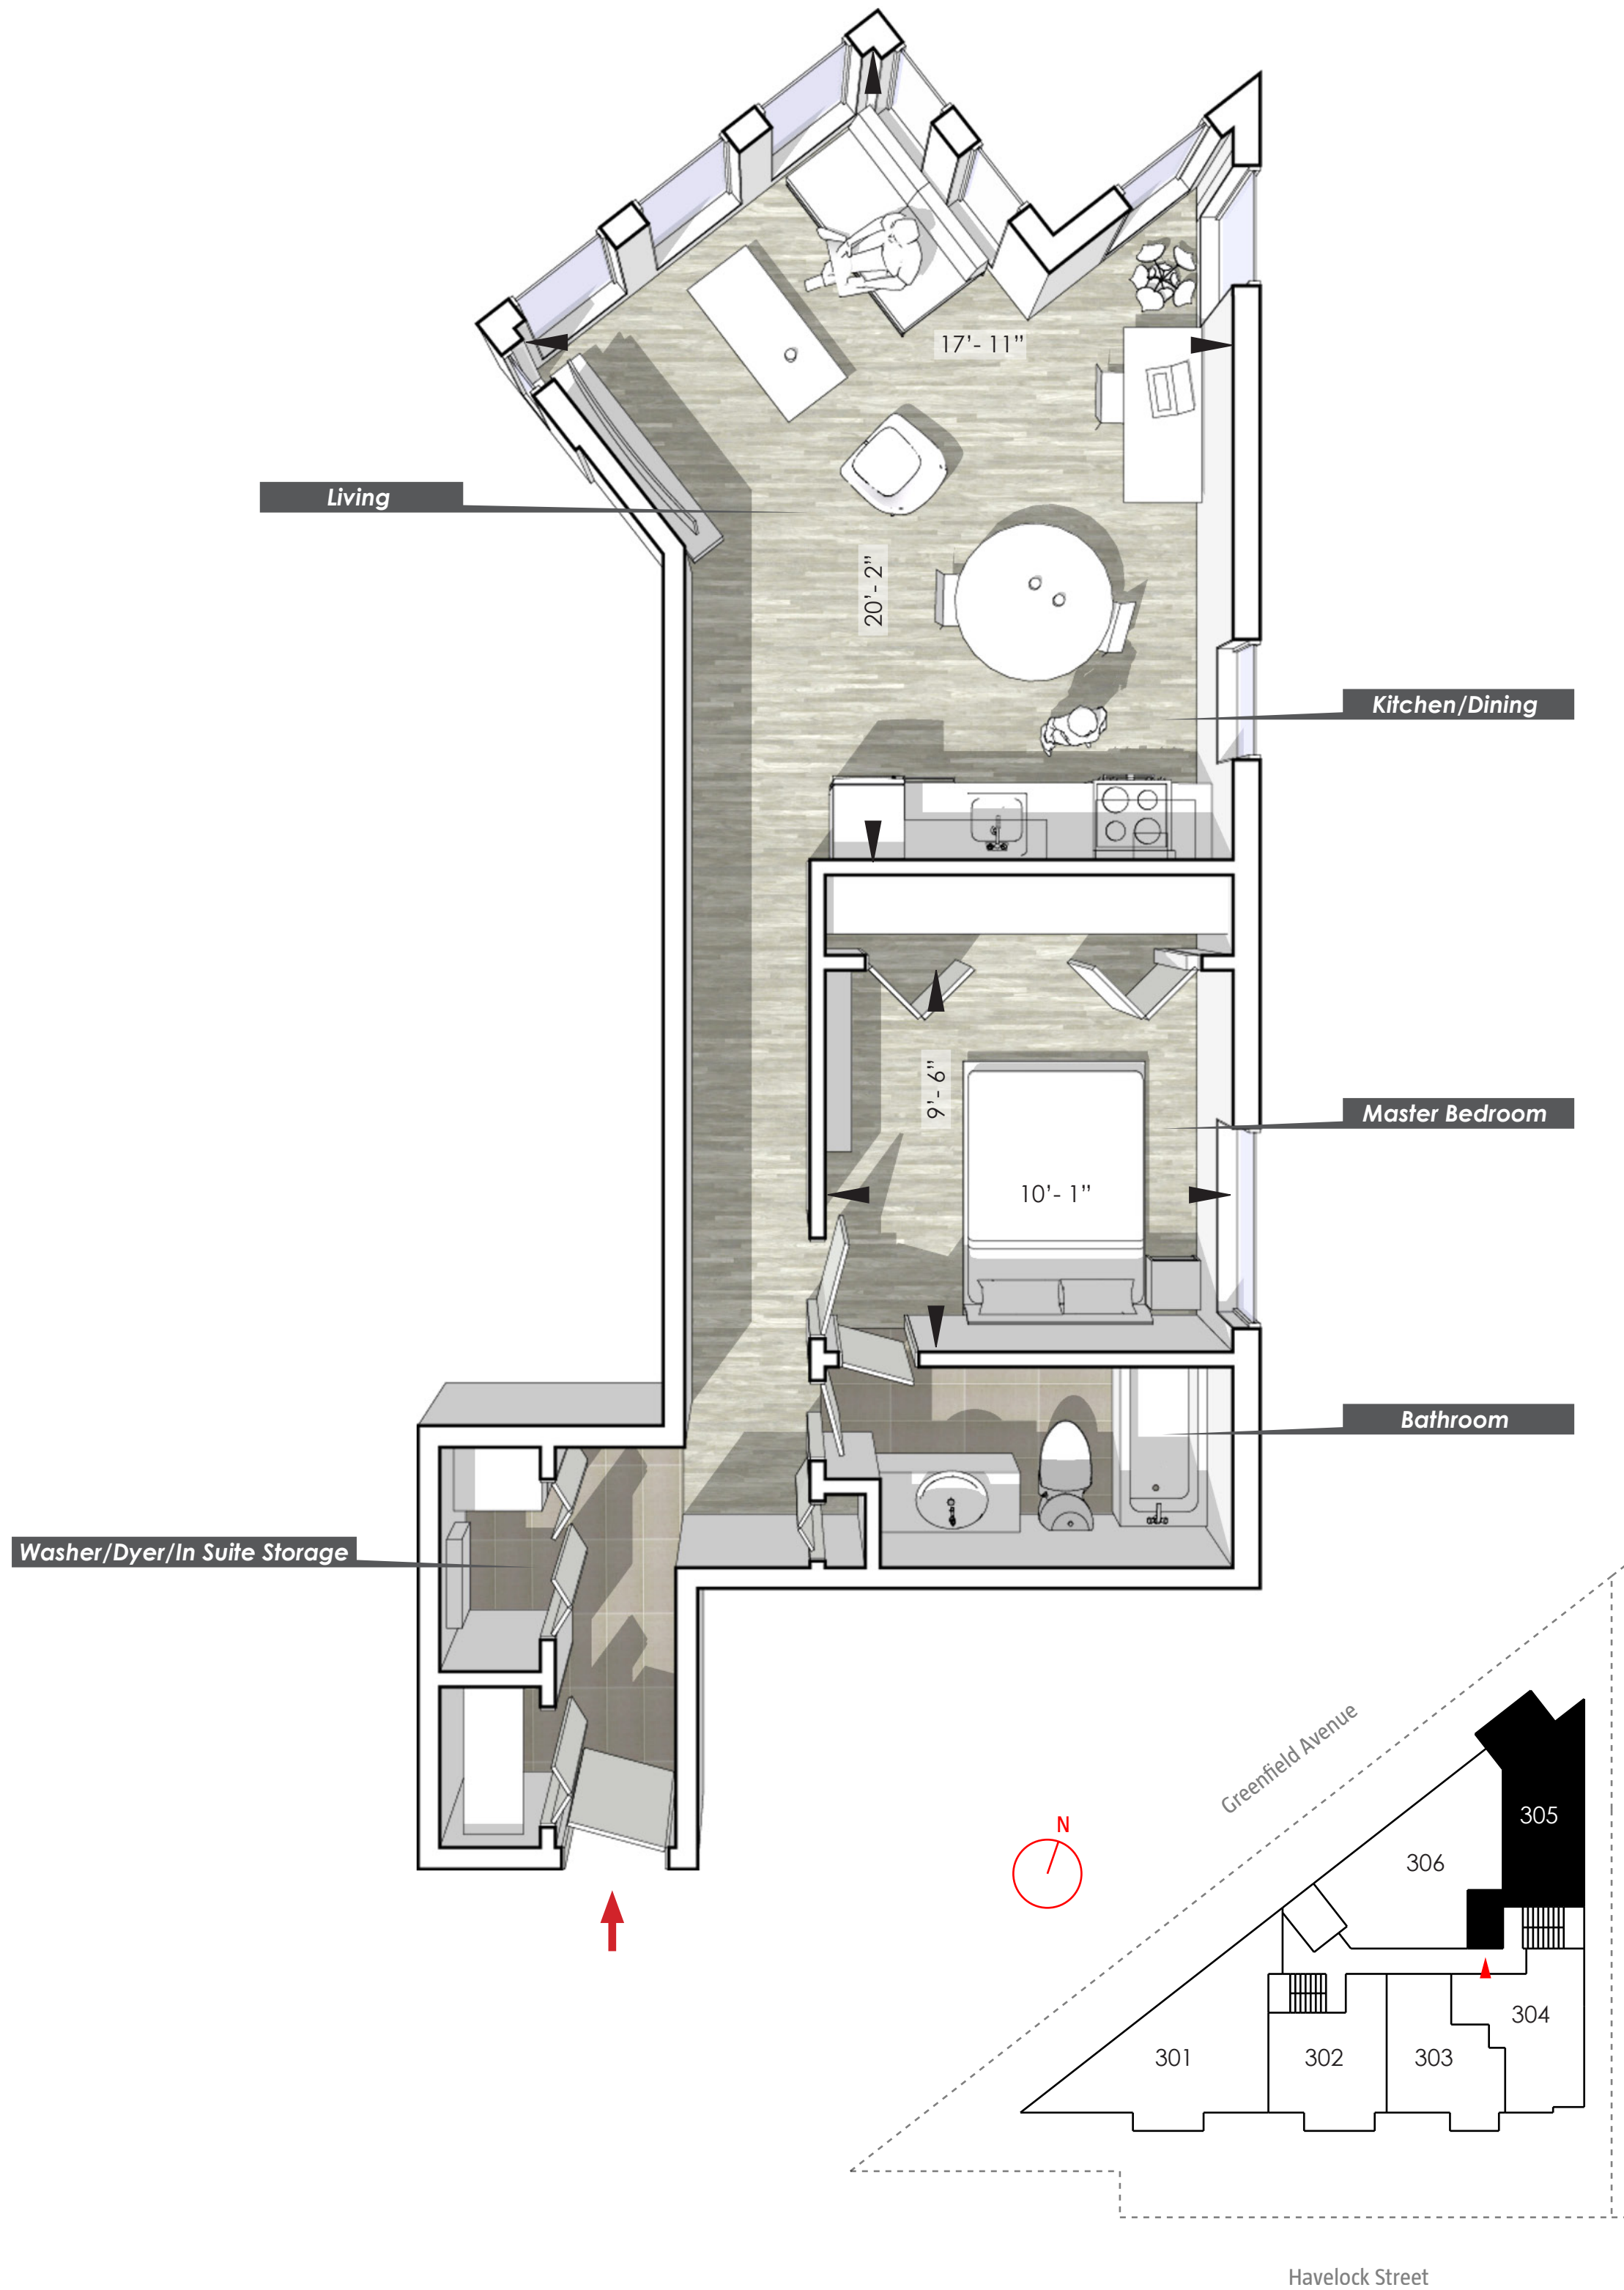

# CANAL LOFTS

**UNIT 305**  
**1BR SUITE**  
**UNIT AREA**  
**626 SQ.FT**

Dimensions, specifications, layouts (including tile patterns), window sizes, mullions and materials are approximate only, may vary and are subject to change. Floor area measured in accordance with Tarion bulletin #2. Actual living areas will vary from area stated. E. & O.E. Furniture shown for demonstrative purposes only & is not included in purchase price.