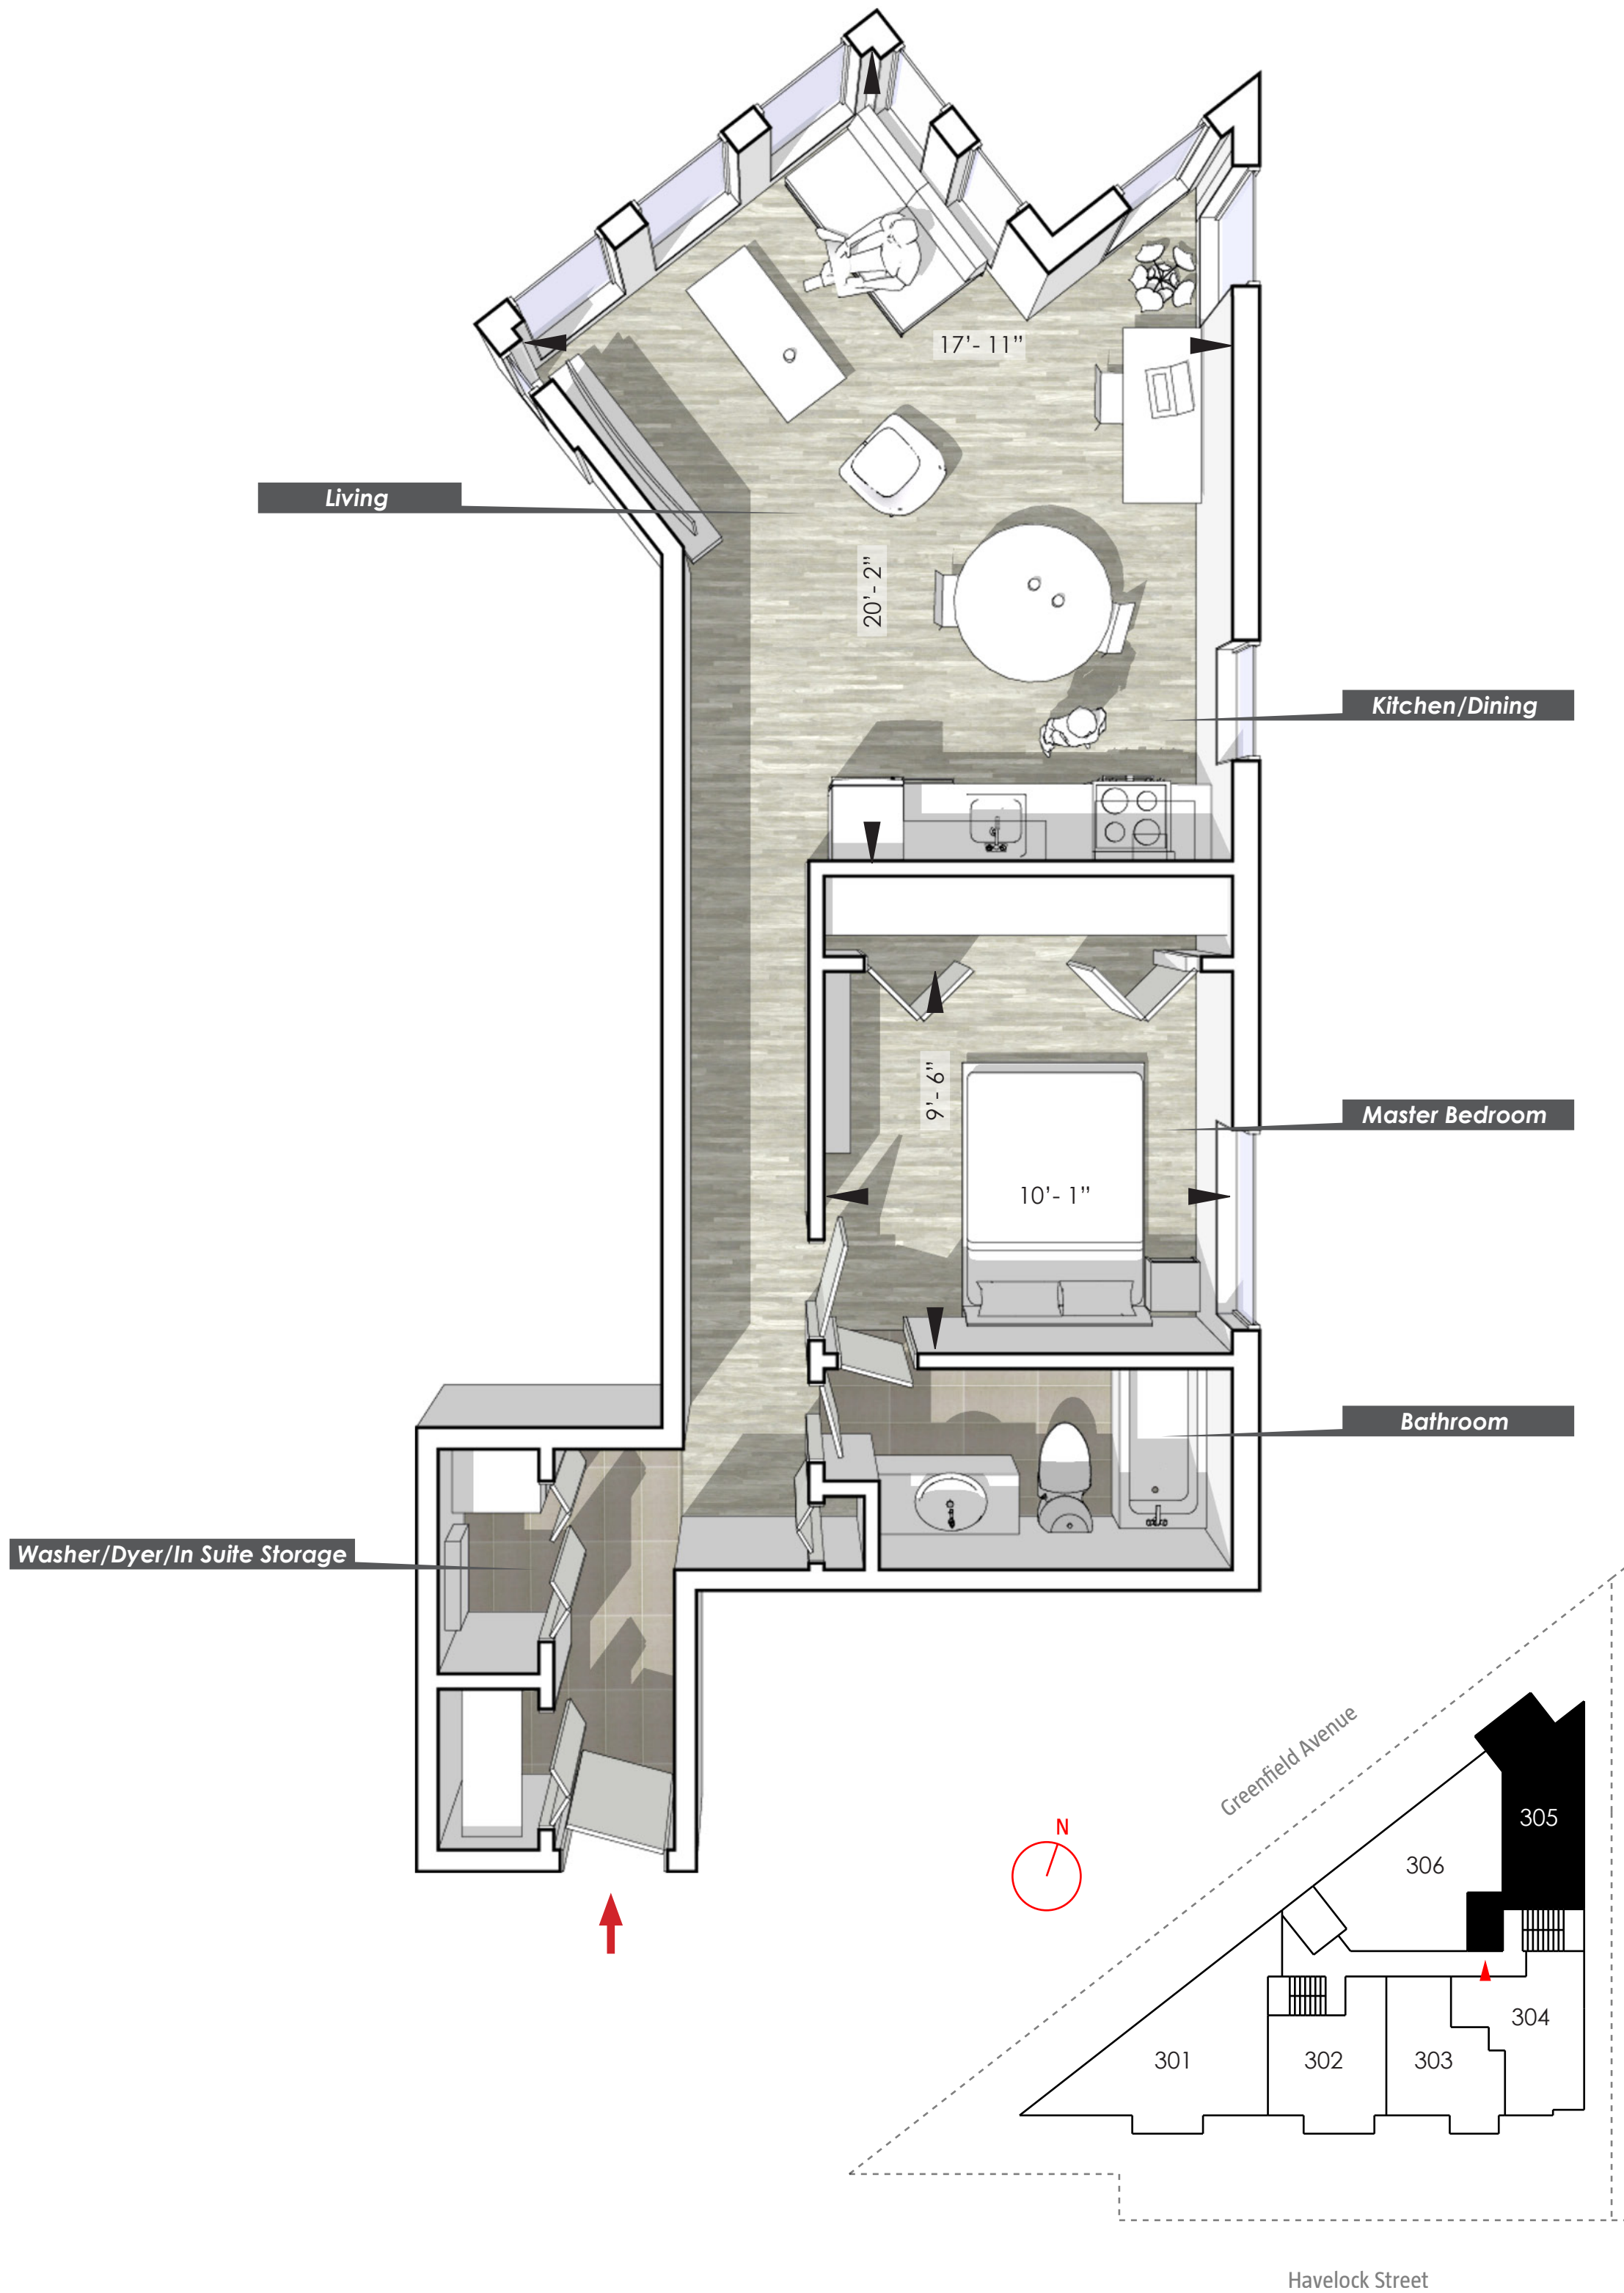

CANAL LOFTS

UNIT 305

1BR SUITE
UNIT AREA
626 SQ.FT

Dimensions, specifications, layouts (including tile patterns), window sizes, mullions and materials are approximate only, may vary and are subject to change. Floor area measured in accordance with Tarion bulletin #2. Actual living areas will vary from area stated. E. & O.E. Furniture shown for demonstrative purposes only & is not included in purchase price.