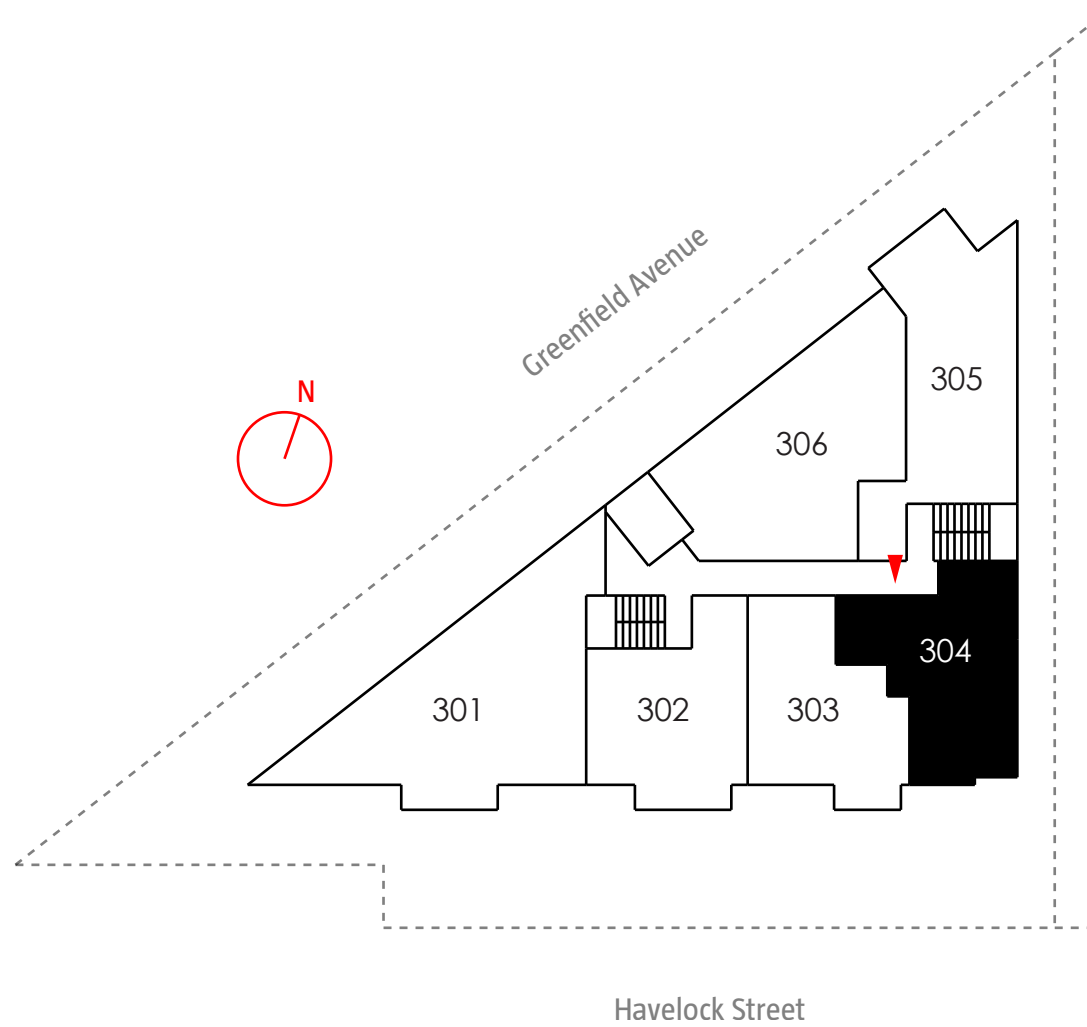

# CANAL LOFTS

**UNIT 304**

**1BR SUITE**  
**UNIT AREA**  
**517 SQ.FT**

Dimensions, specifications, layouts (including tile patterns), window sizes, mullions and materials are approximate only, may vary and are subject to change. Floor area measured in accordance with Tarion bulletin #2. Actual living areas will vary from area stated. E. & O.E. Furniture shown for demonstrative purposes only & is not included in purchase price.