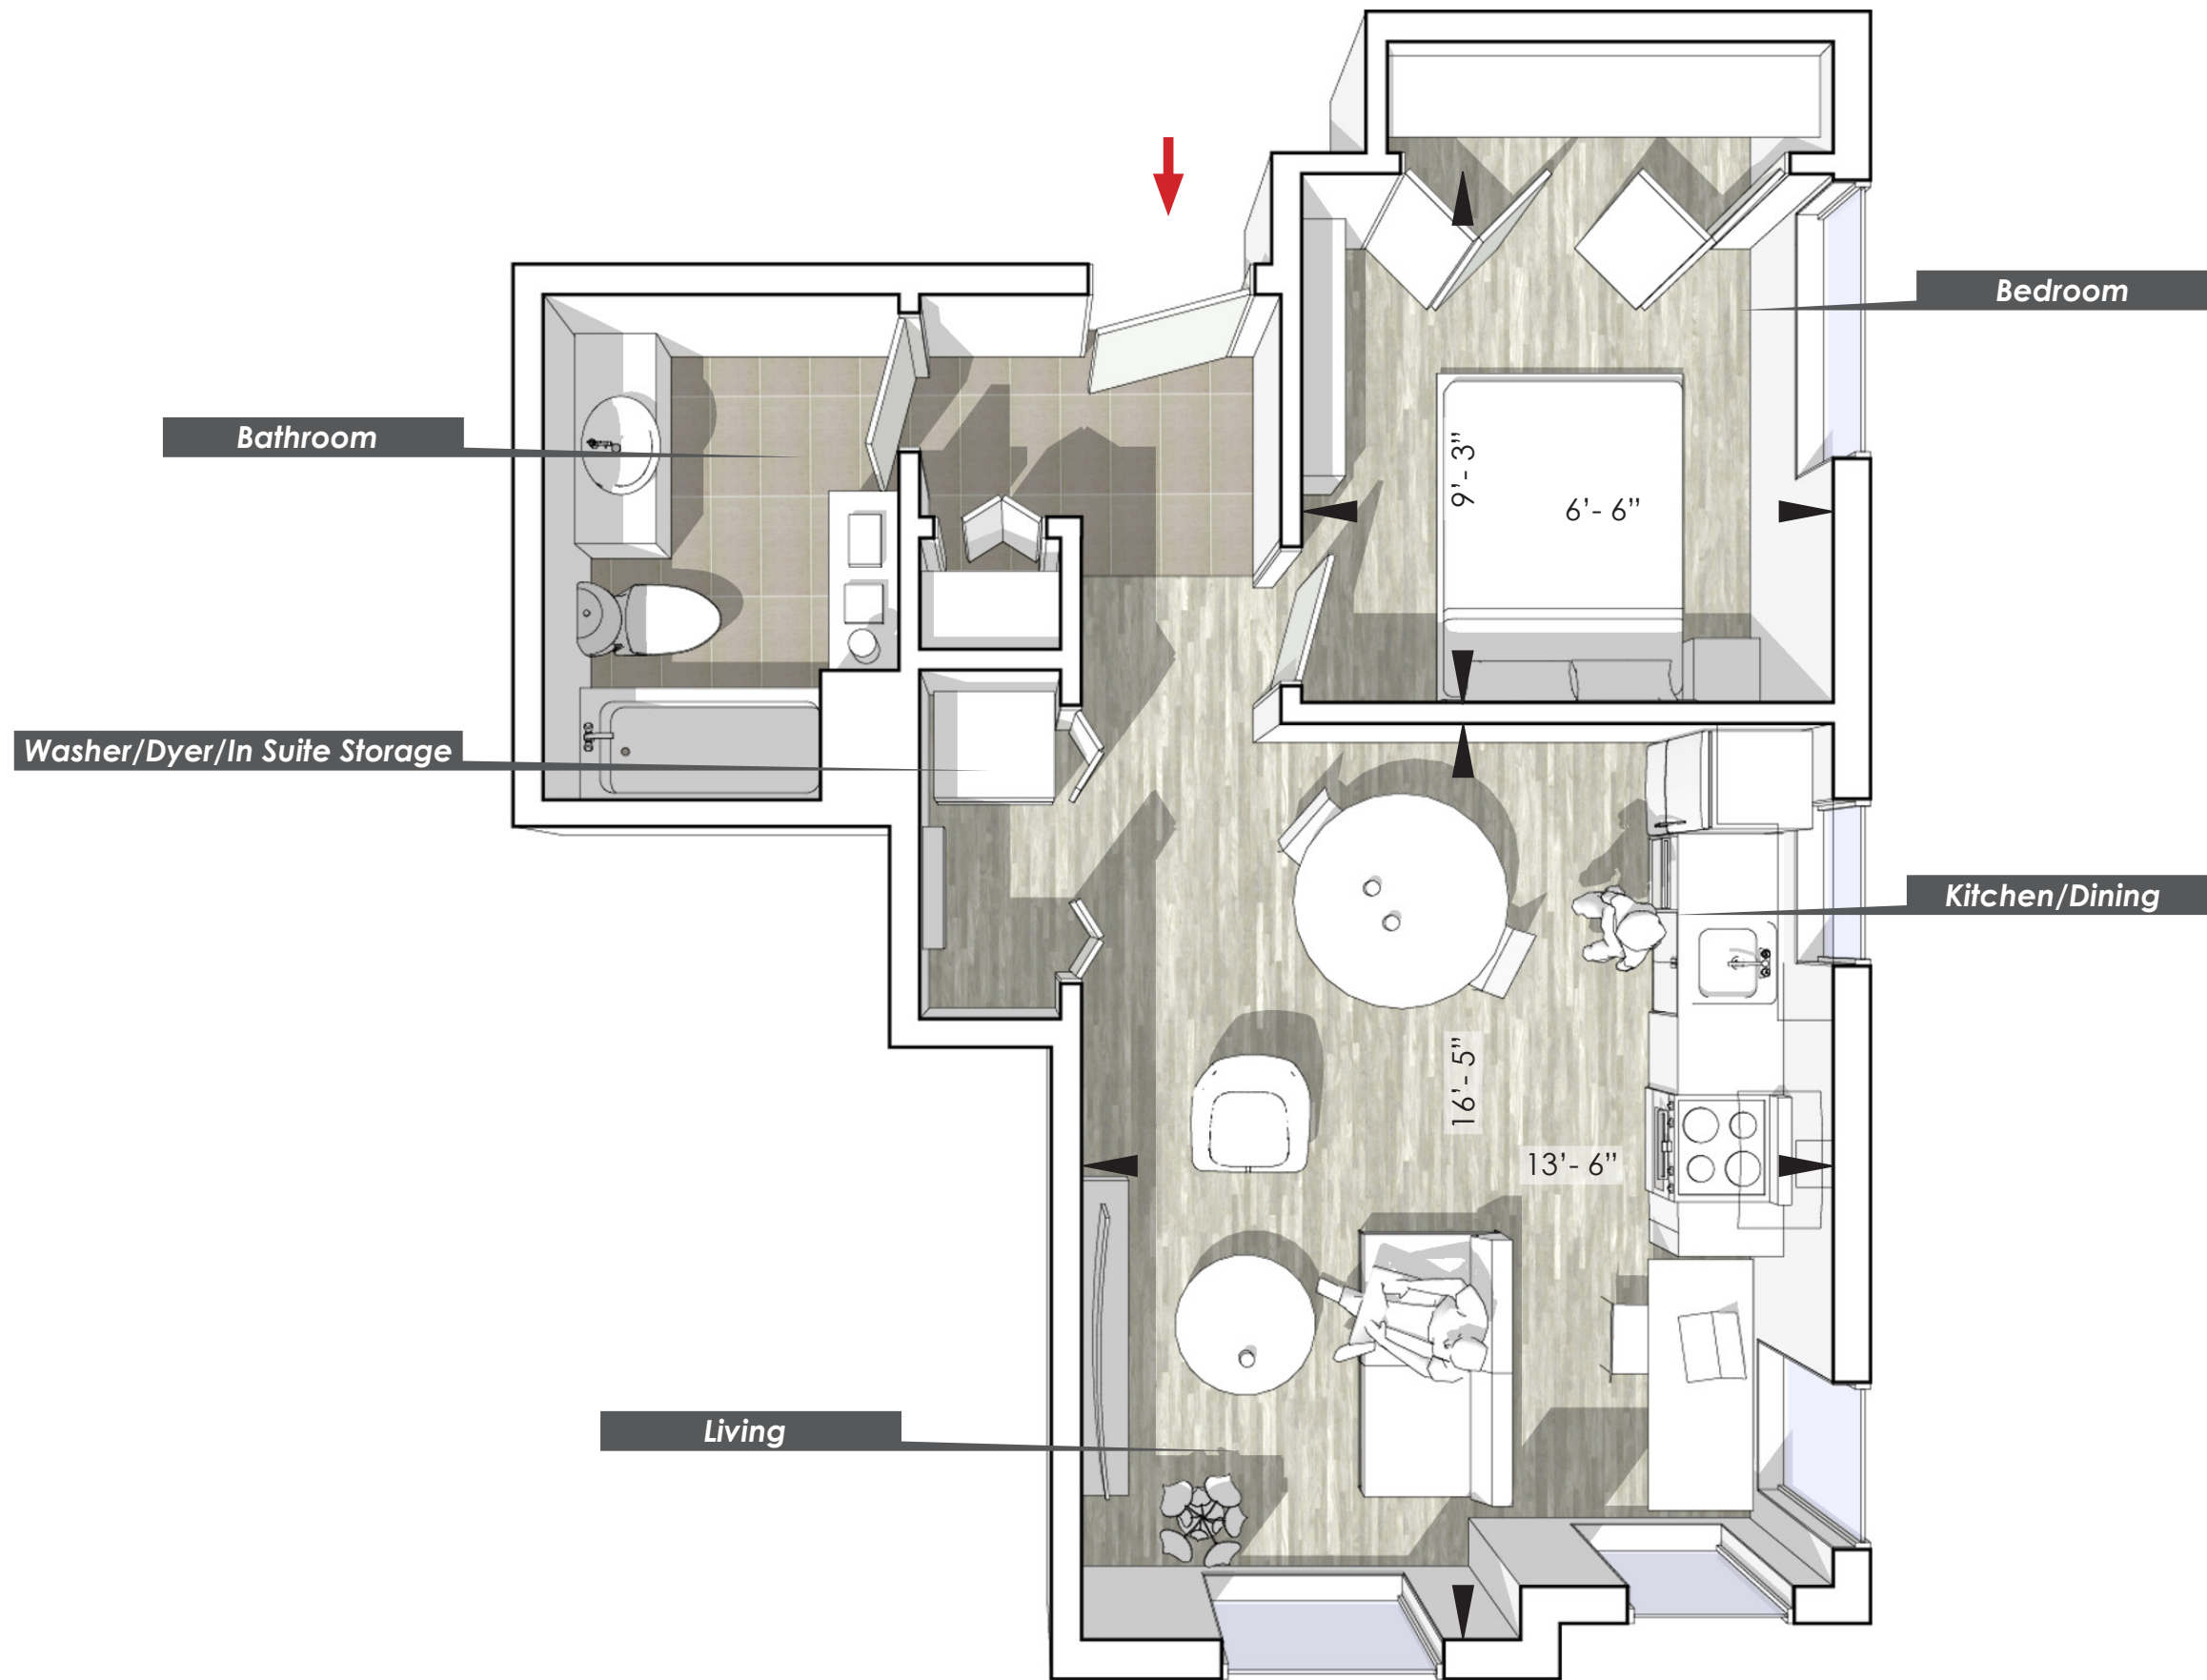

# CANAL LOFTS

**UNIT 304**

**1BR SUITE**  
**UNIT AREA**  
**517 SQ.FT**

Dimensions, specifications, layouts (including tile patterns), window sizes, mullions and materials are approximate only, may vary and are subject to change. Floor area measured in accordance with Tarion bulletin #2. Actual living areas will vary from area stated. E. & O.E. Furniture shown for demonstrative purposes only & is not included in purchase price.