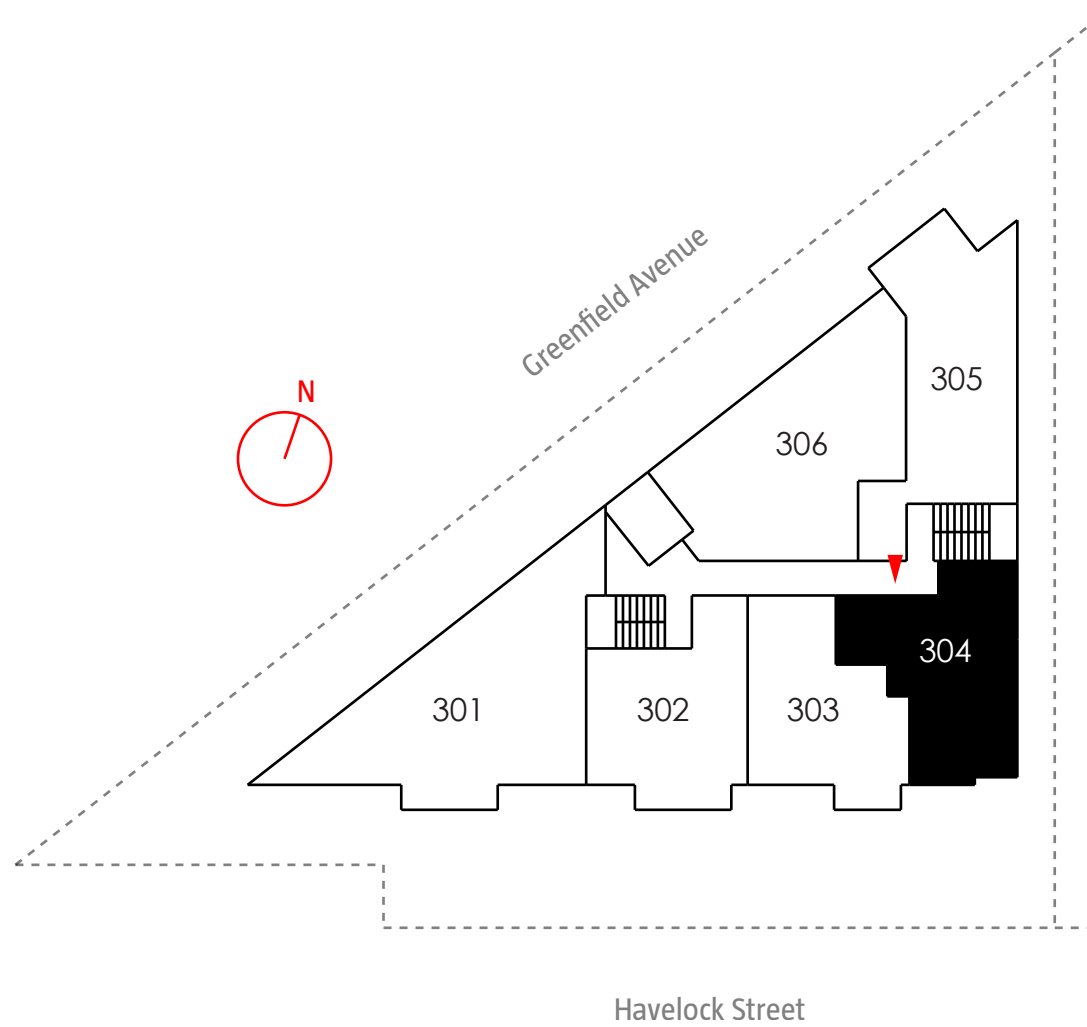

CANAL LOFTS

UNIT 304

1BR SUITE
UNIT AREA
517 SQ.FT

Dimensions, specifications, layouts (including tile patterns), window sizes, mullions and materials are approximate only, may vary and are subject to change. Floor area measured in accordance with Tarion bulletin #2. Actual living areas will vary from area stated. E. & O.E. Furniture shown for demonstrative purposes only & is not included in purchase price.