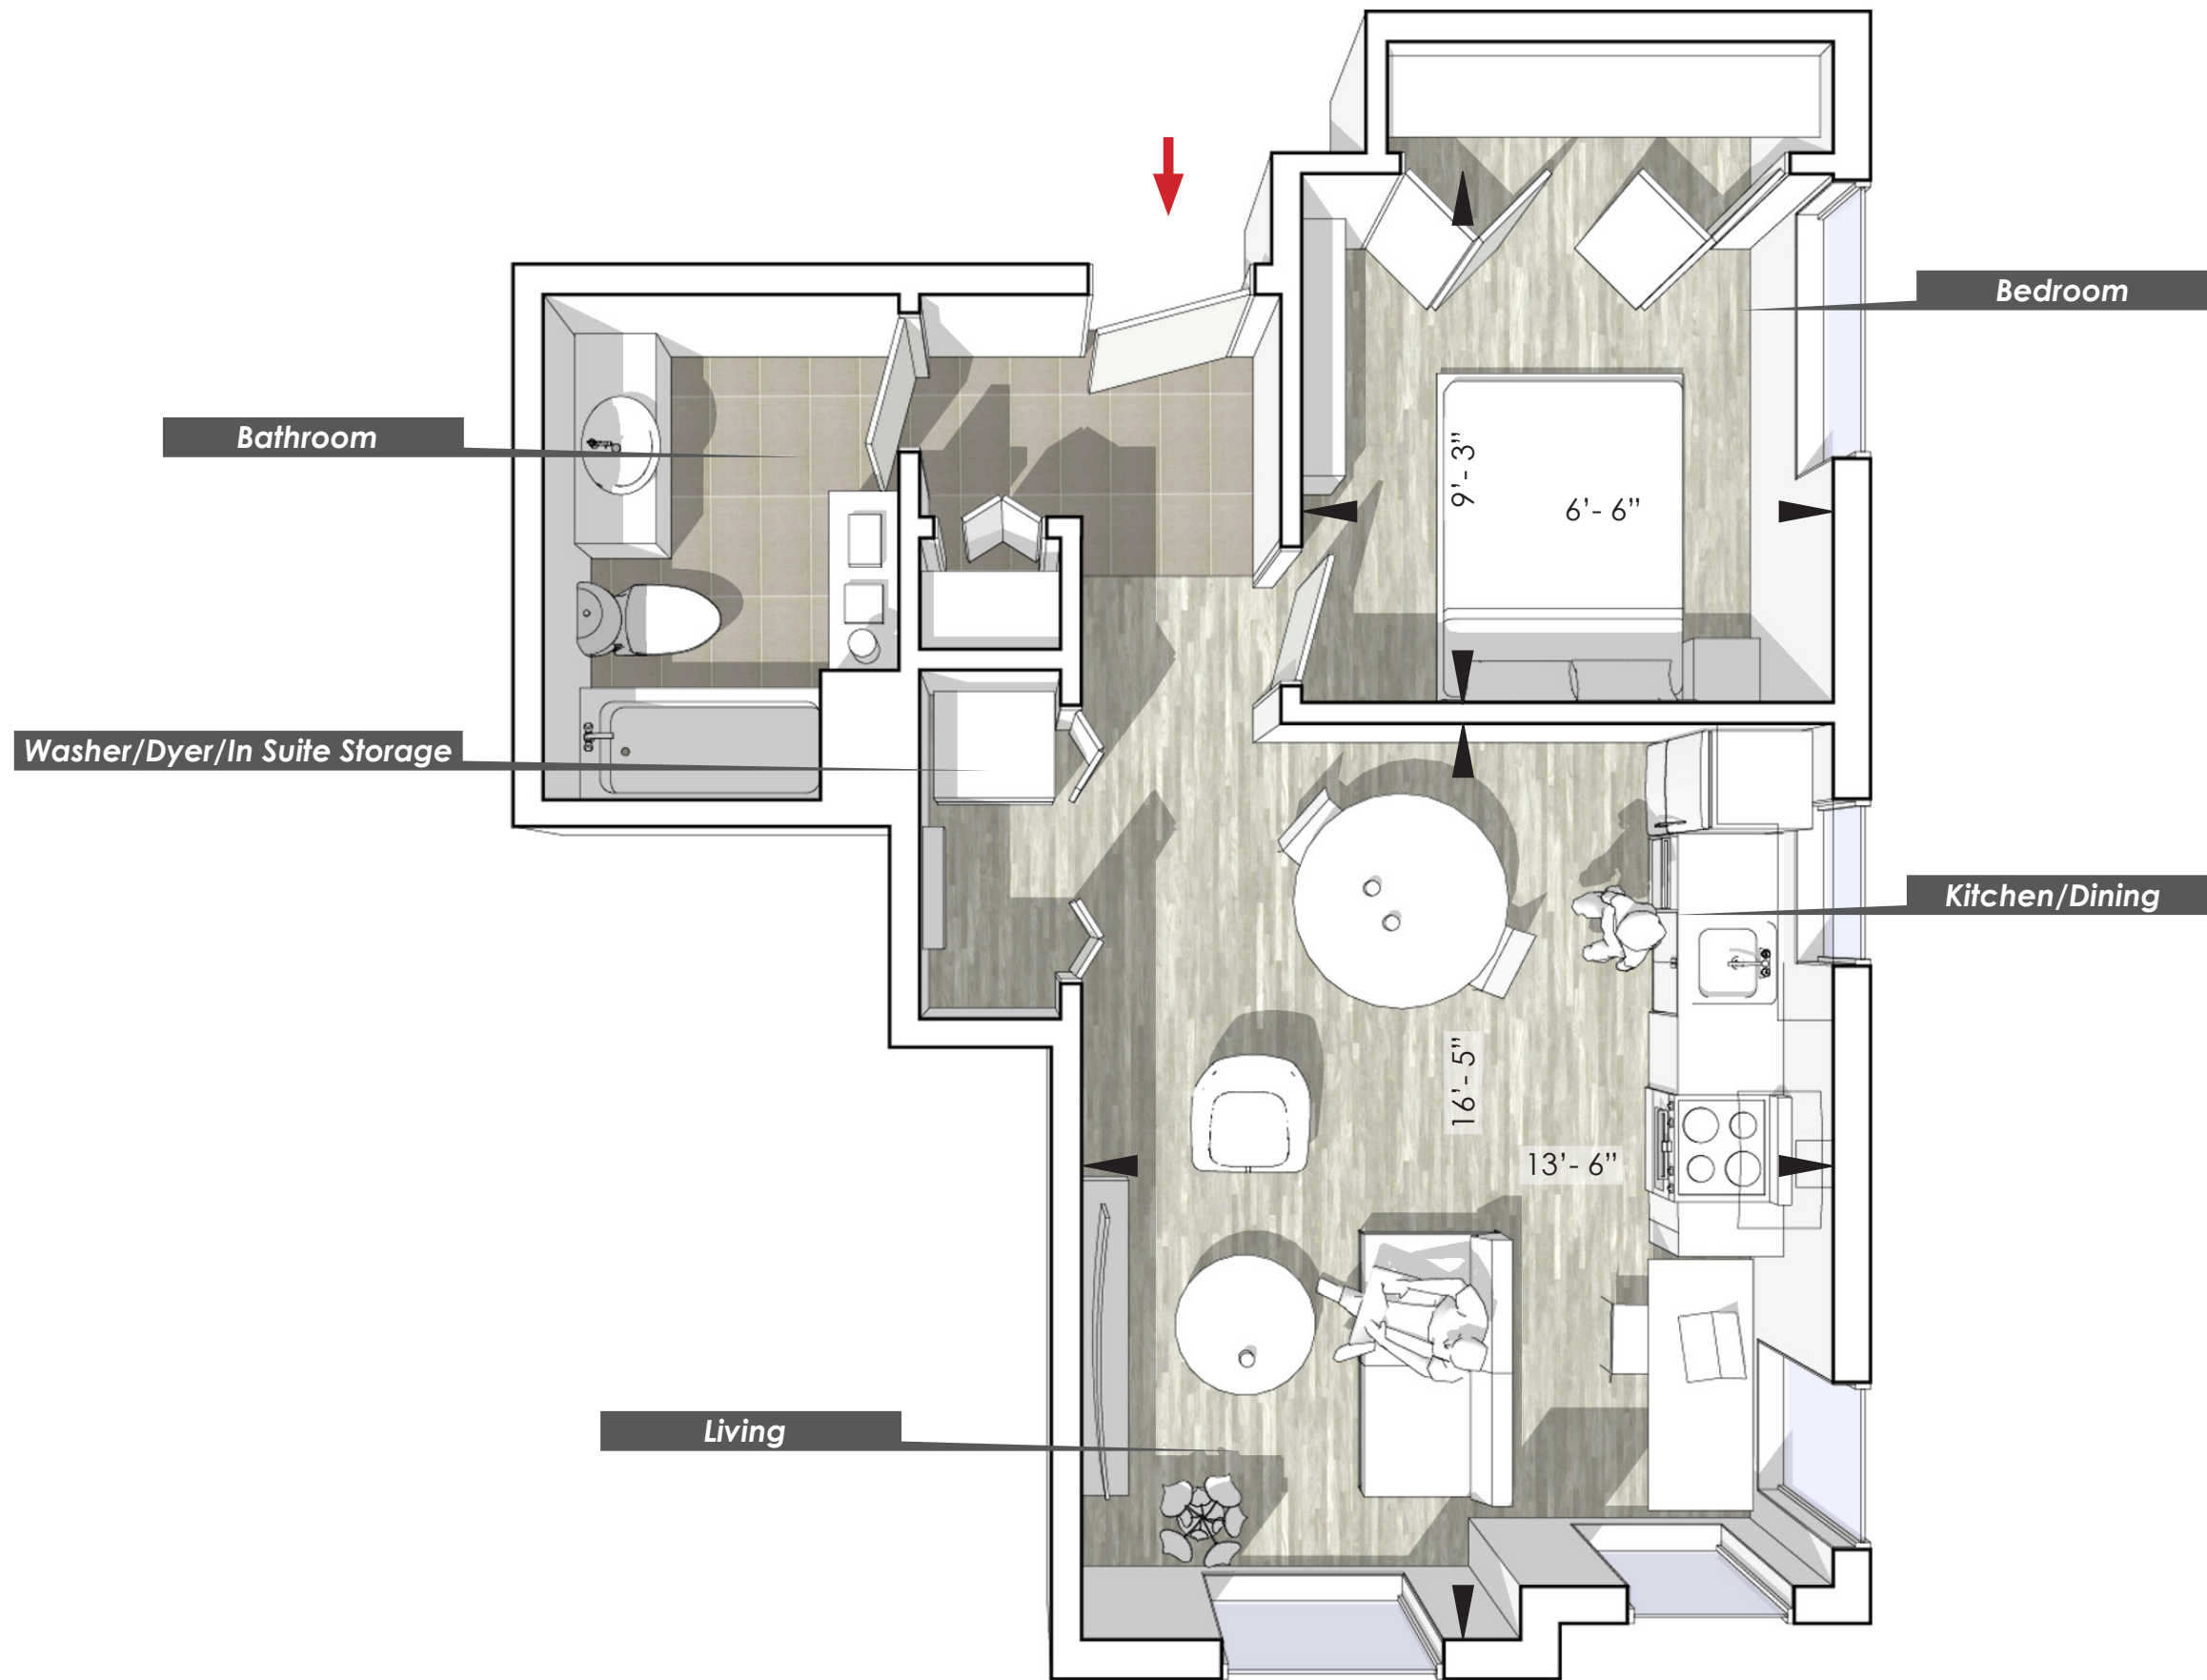

CANAL LOFTS

UNIT 304

1BR SUITE
UNIT AREA
517 SQ.FT

Dimensions, specifications, layouts (including tile patterns), window sizes, mullions and materials are approximate only, may vary and are subject to change. Floor area measured in accordance with Tarion bulletin #2. Actual living areas will vary from area stated. E. & O.E. Furniture shown for demonstrative purposes only & is not included in purchase price.