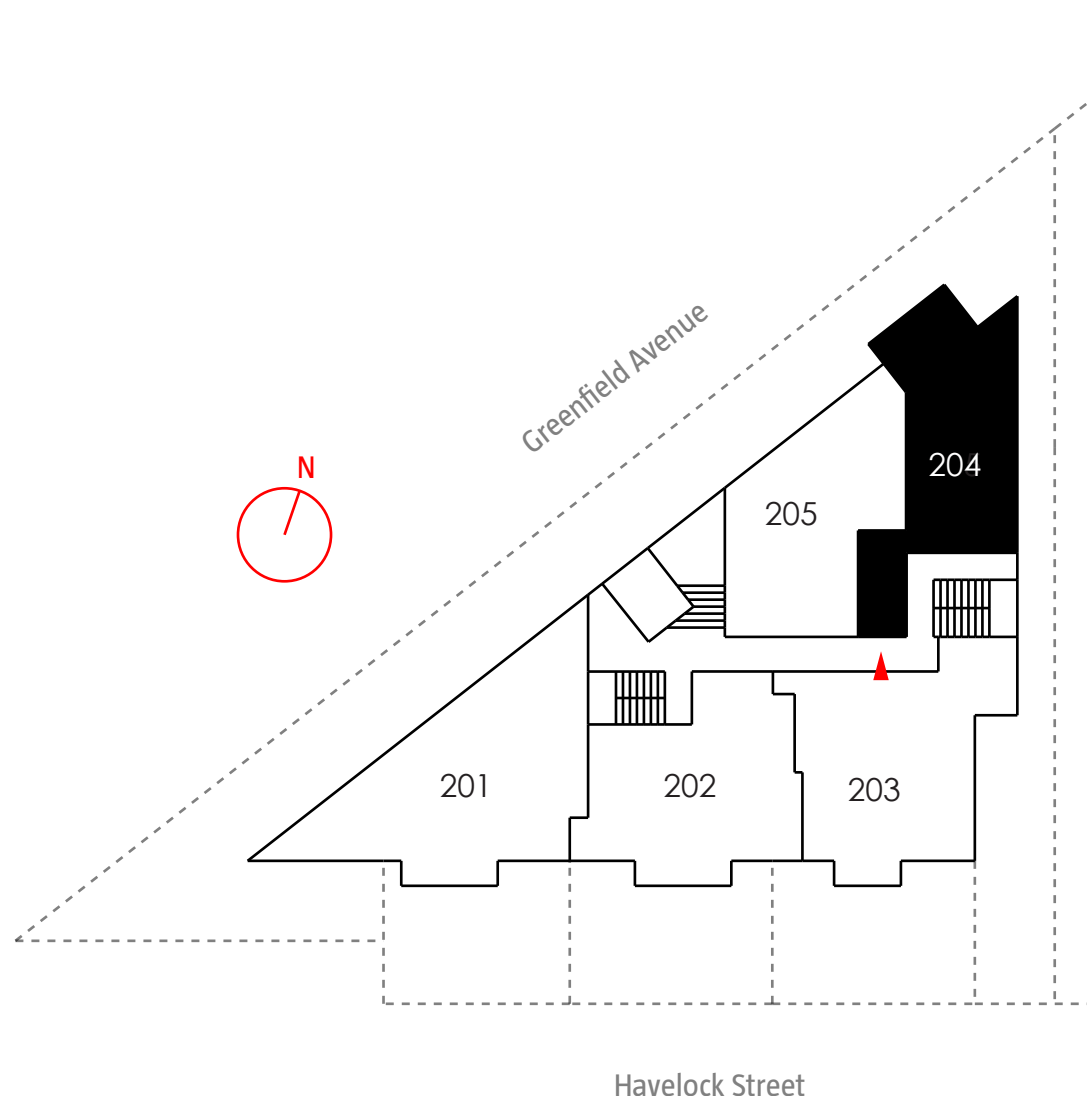

CANAL LOFTS

UNIT 204 option C

2BR SUITE
UNIT AREA
989 SQ.FT

Dimensions, specifications, layouts (including tile patterns), window sizes, mullions and materials are approximate only, may vary and are subject to change. Floor area measured in accordance with Tarion bulletin #2. Actual living areas will vary from area stated. E. & O.E. Furniture shown for demonstrative purposes only & is not included in purchase price.