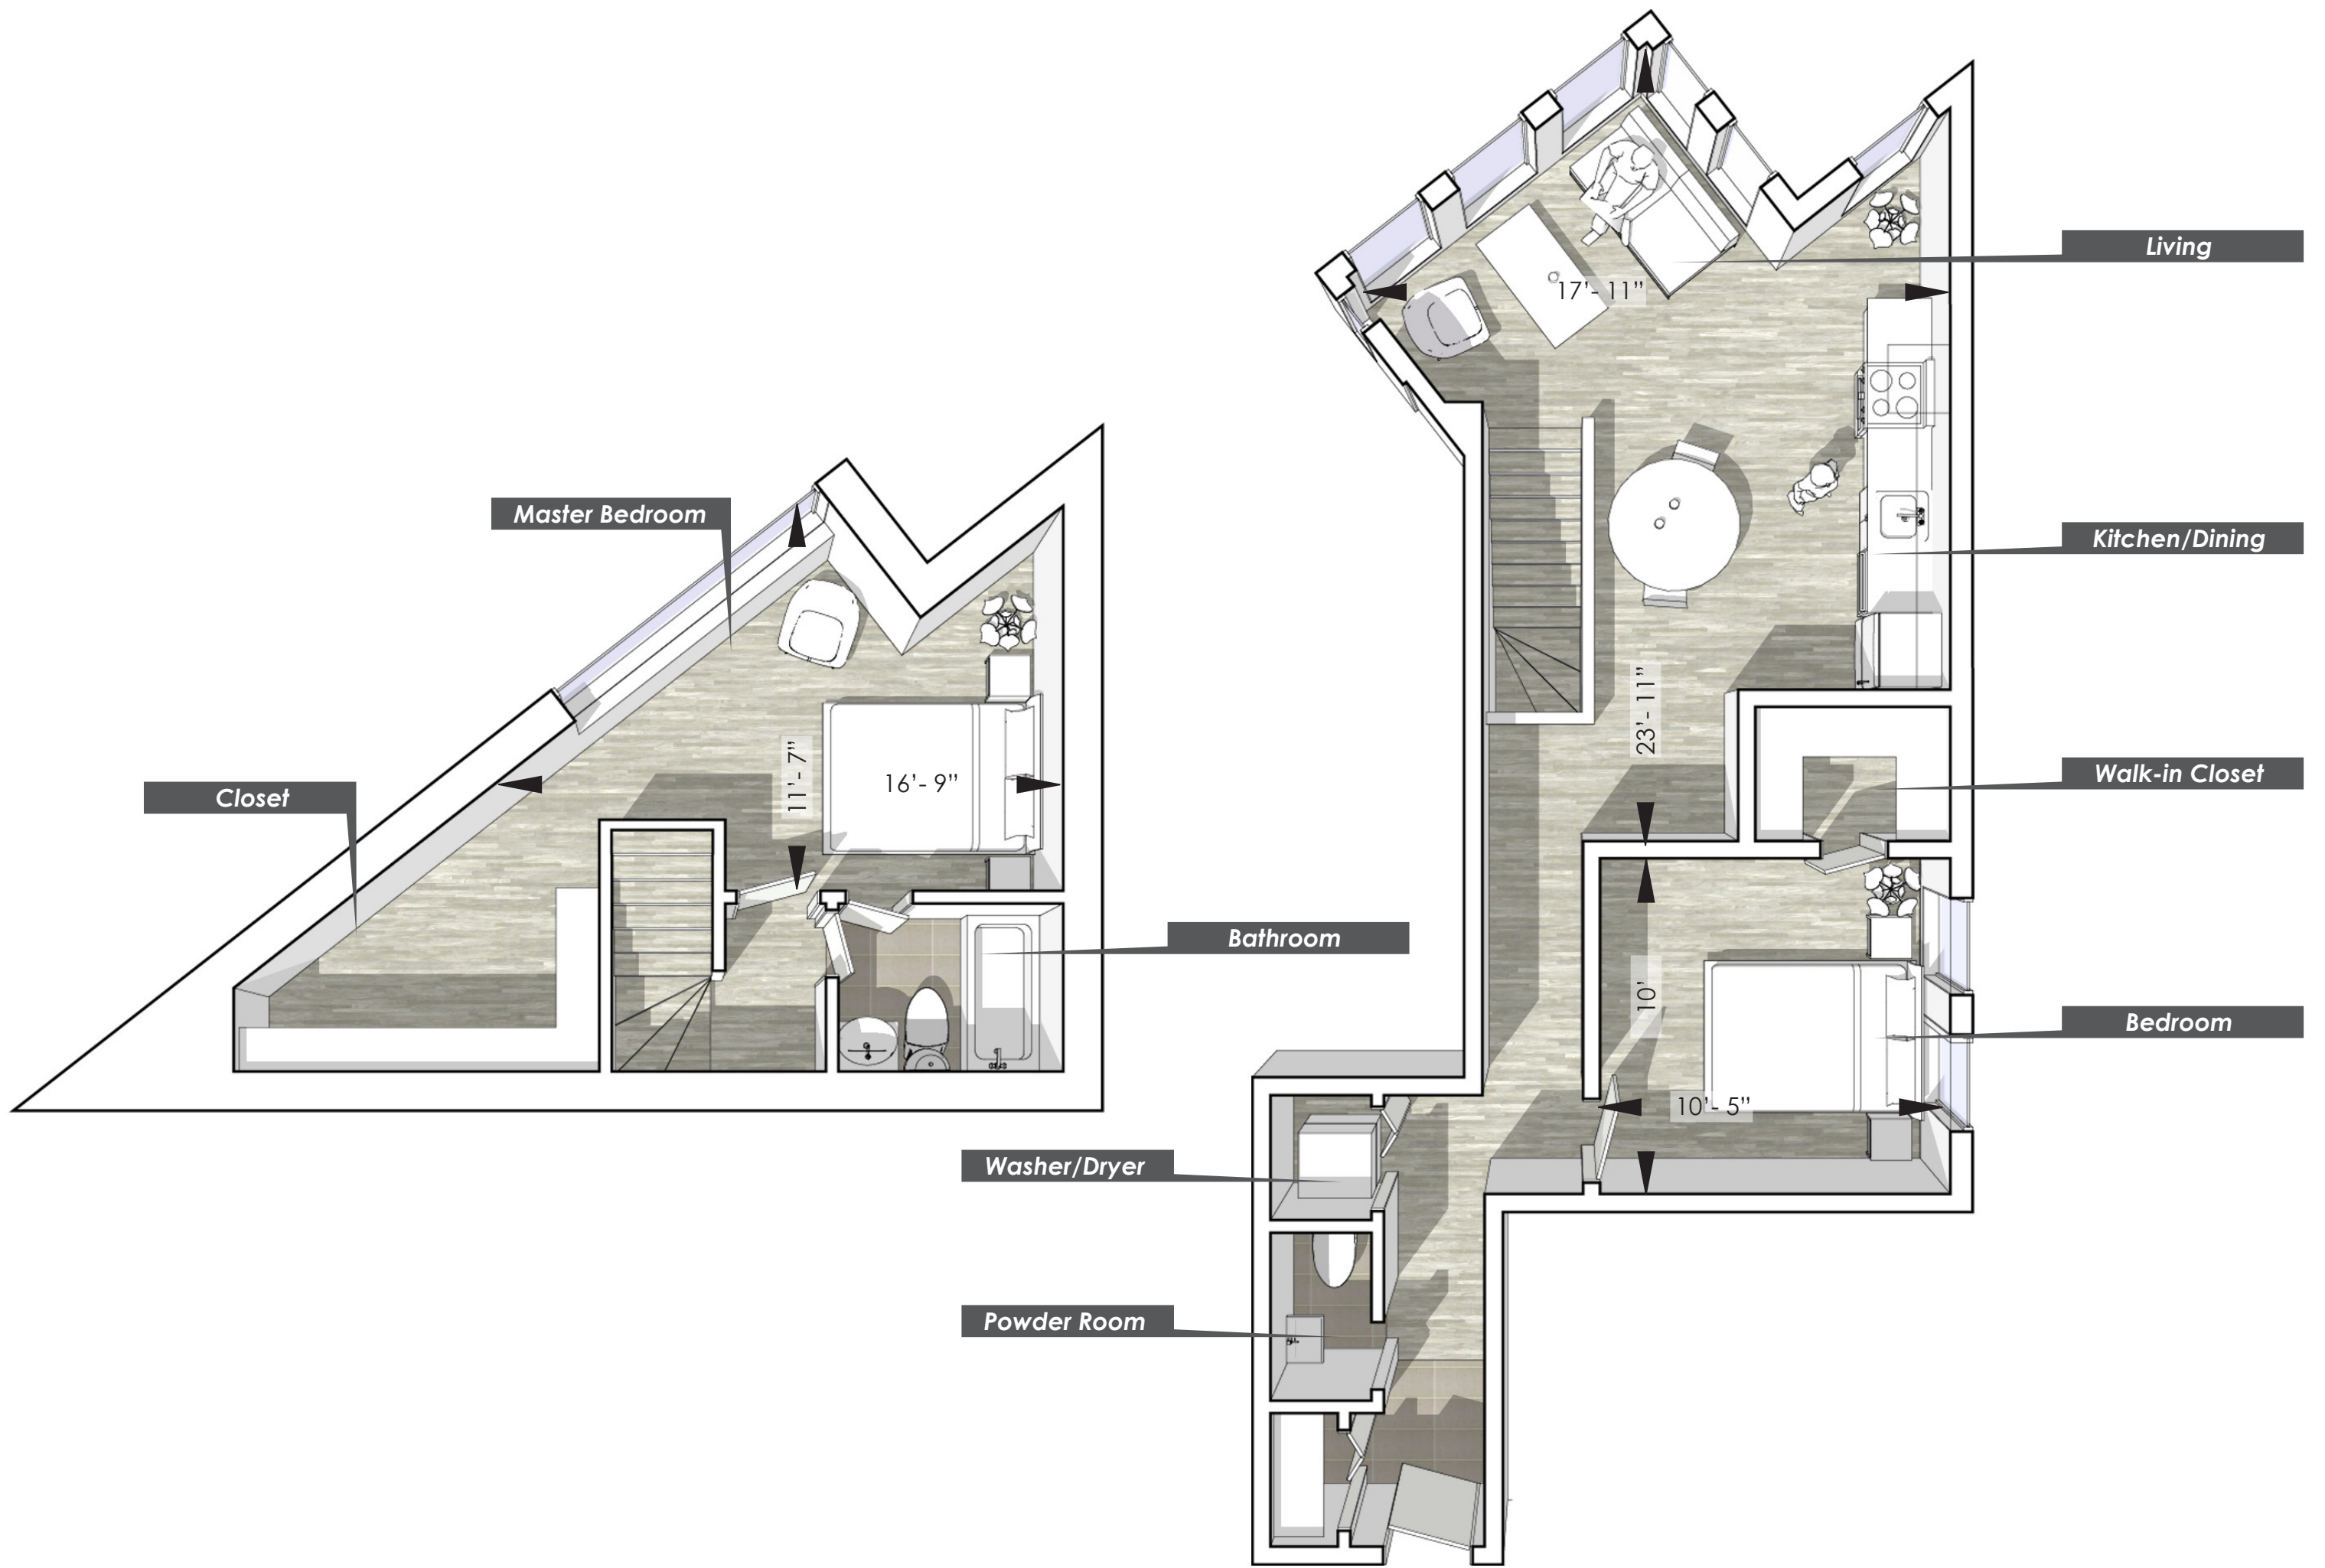

CANAL LOFTS

UNIT 204 option C

2BR SUITE
UNIT AREA
989 SQ.FT

Dimensions, specifications, layouts (including tile patterns), window sizes, mullions and materials are approximate only, may vary and are subject to change. Floor area measured in accordance with Tarion bulletin #2. Actual living areas will vary from area stated. E. & O.E. Furniture shown for demonstrative purposes only & is not included in purchase price.