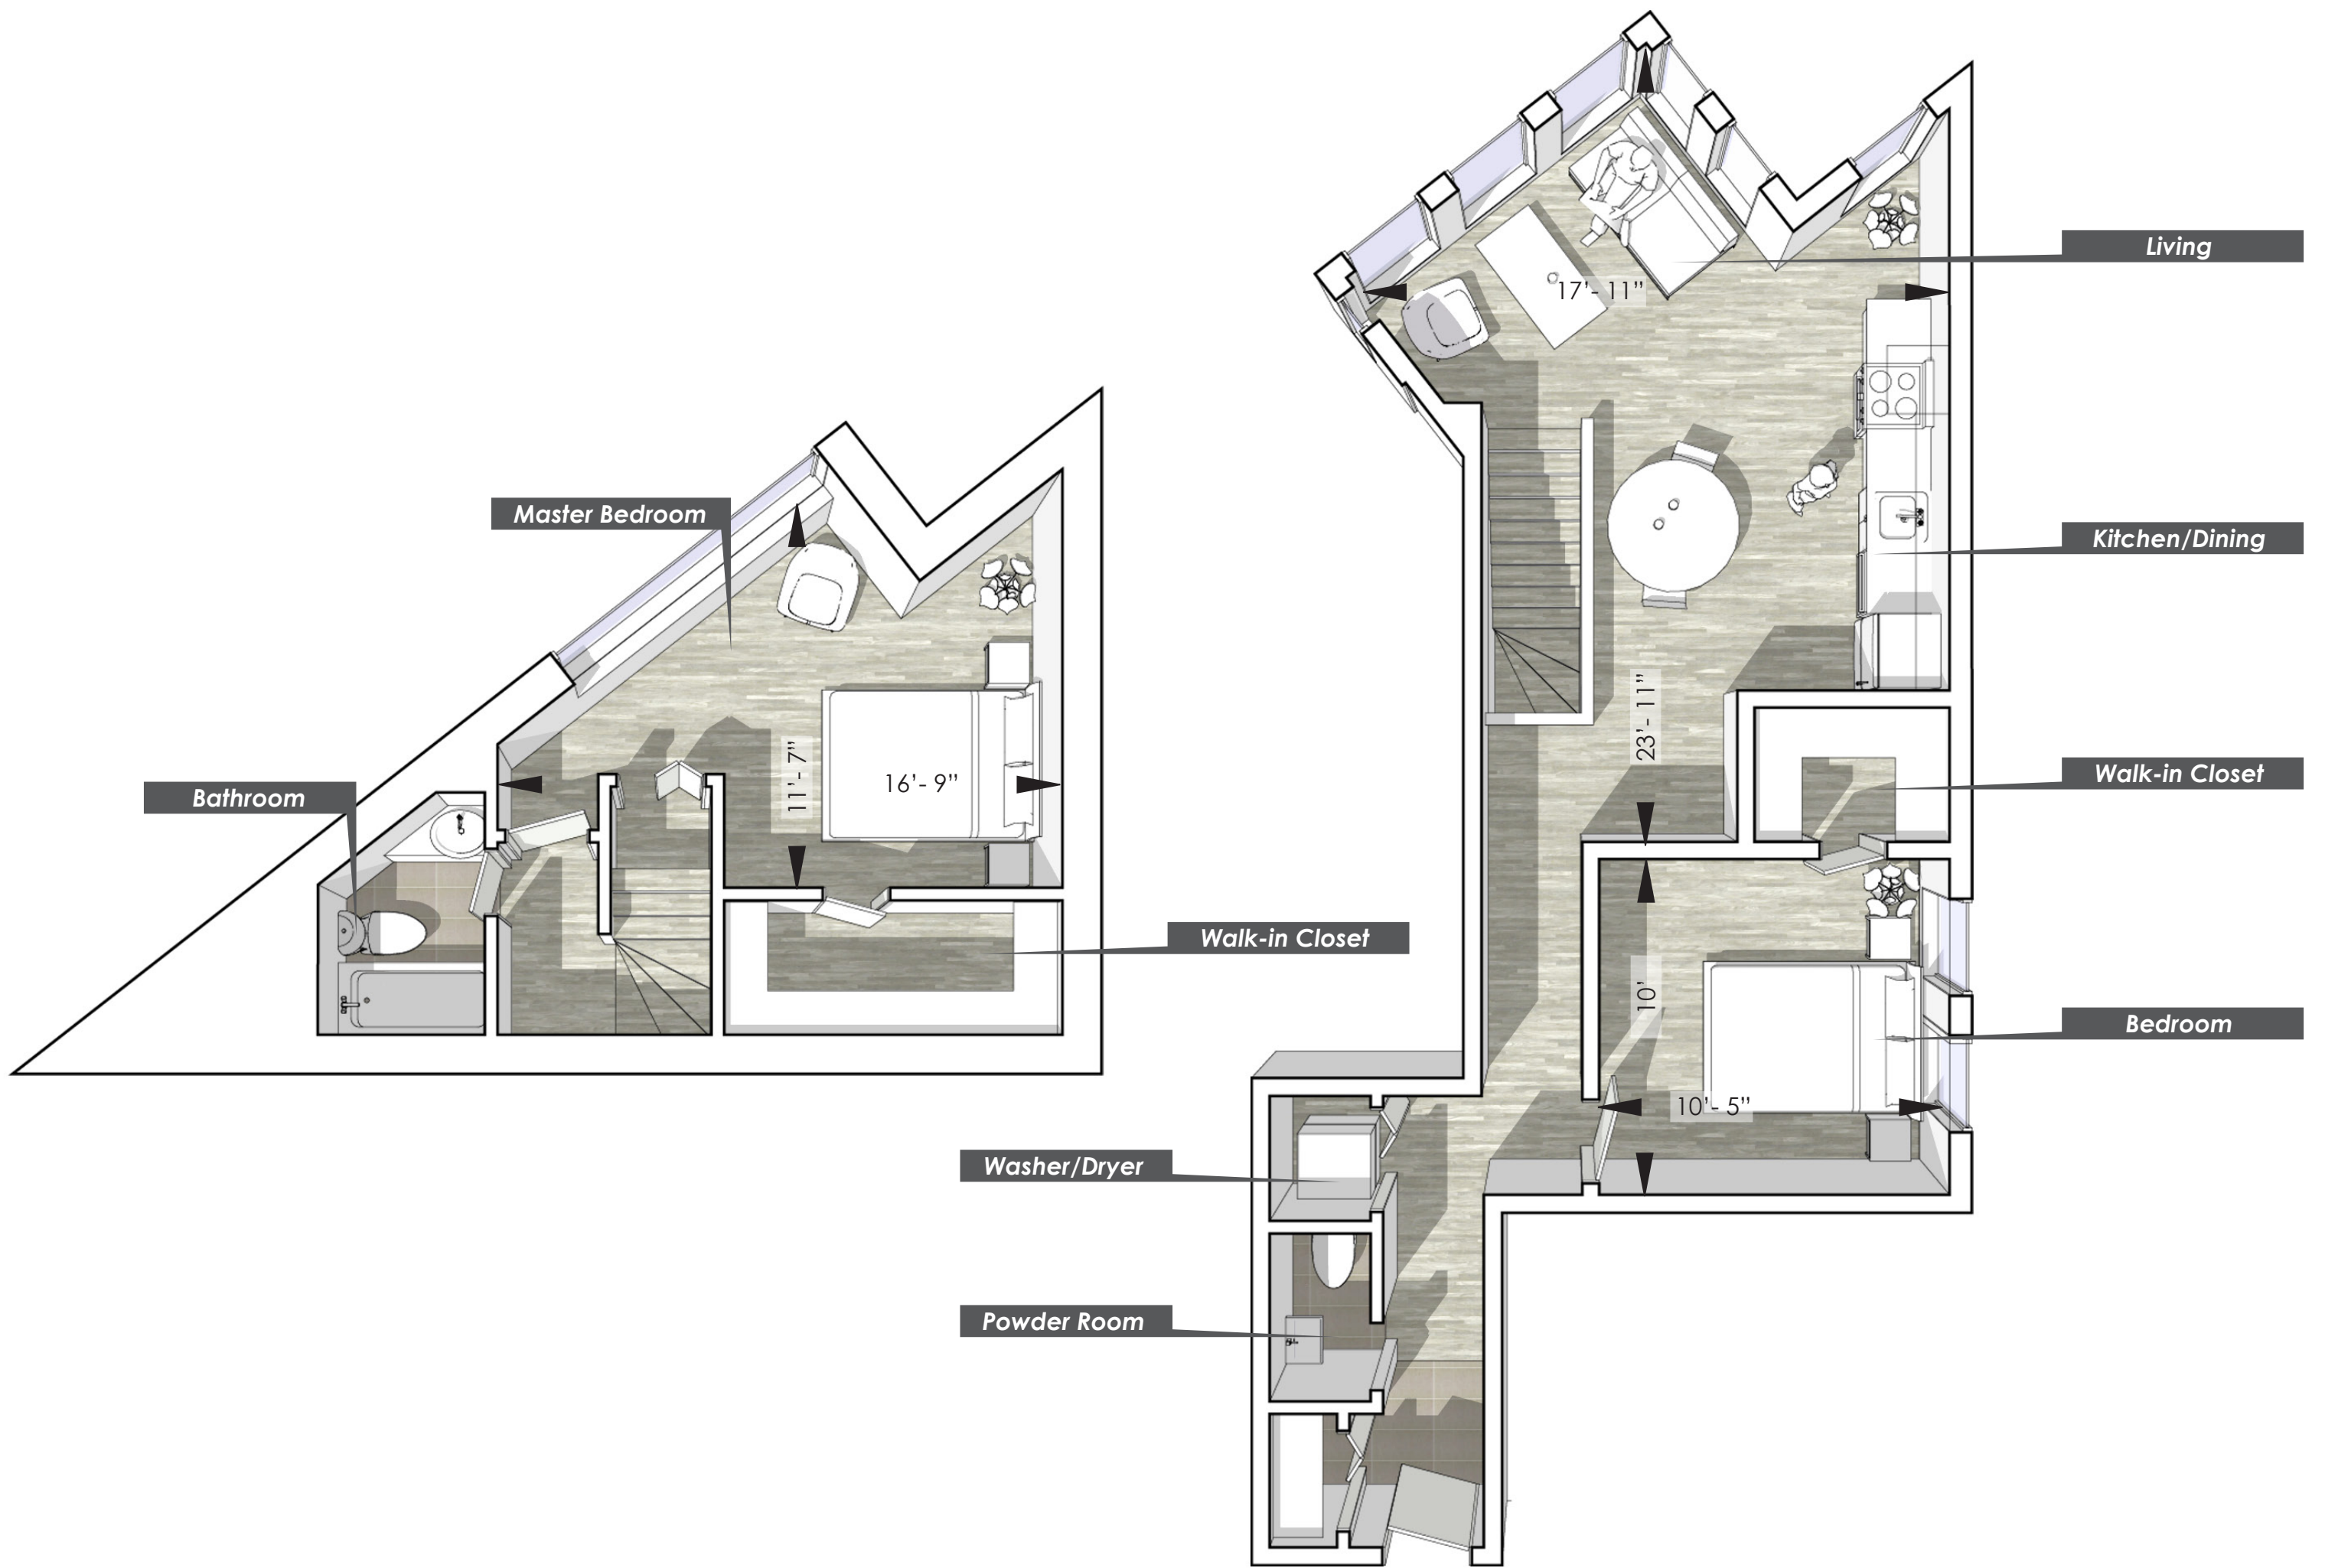

CANAL LOFTS

UNIT 204 option B

2BR SUITE
UNIT AREA
989 SQ.FT

Dimensions, specifications, layouts (including tile patterns), window sizes, mullions and materials are approximate only, may vary and are subject to change. Floor area measured in accordance with Tarion bulletin #2. Actual living areas will vary from area stated. E. & O.E. Furniture shown for demonstrative purposes only & is not included in purchase price.