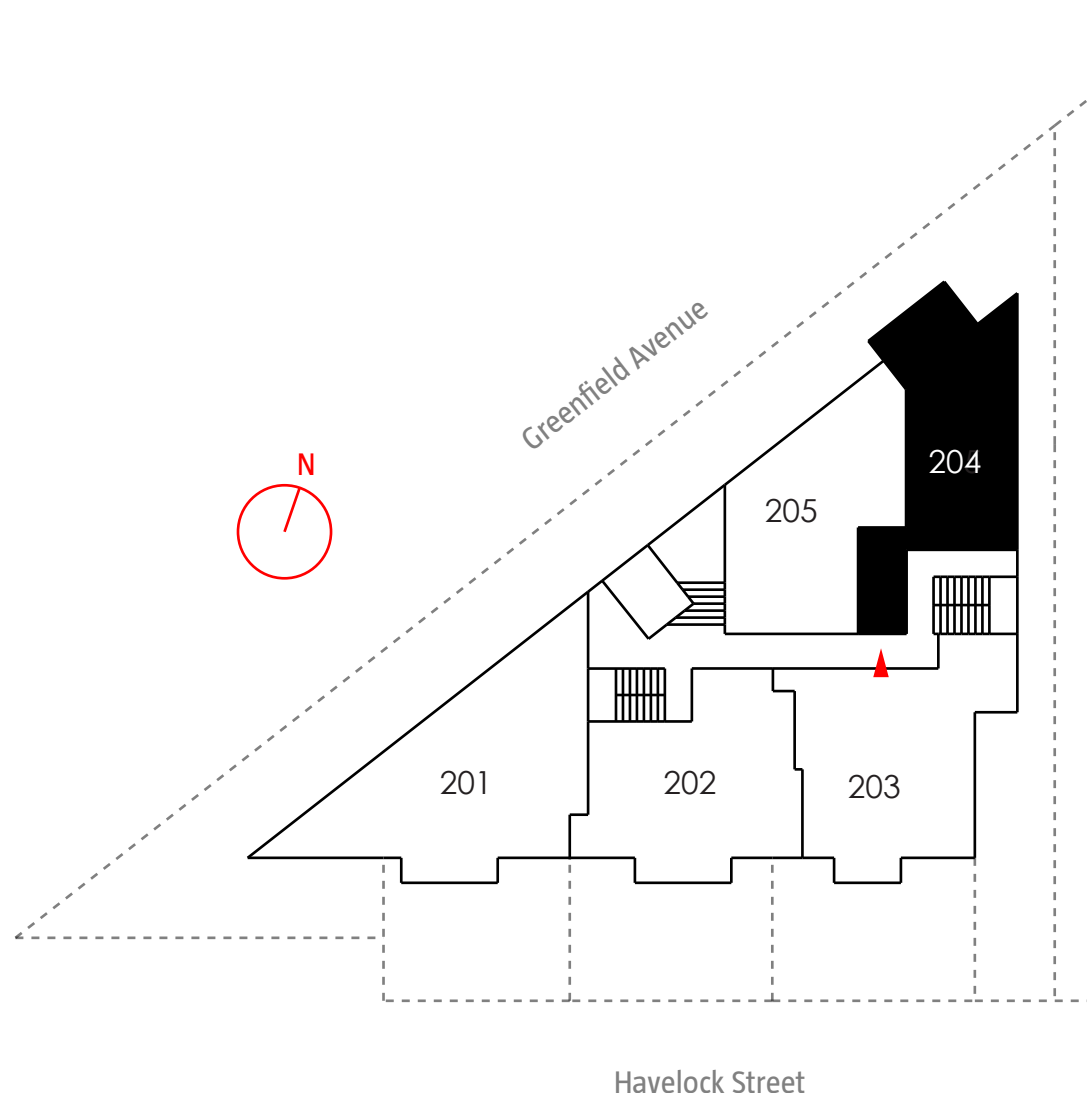

CANAL LOFTS

UNIT 204 option B

2BR SUITE
UNIT AREA
989 SQ.FT

Dimensions, specifications, layouts (including tile patterns), window sizes, mullions and materials are approximate only, may vary and are subject to change. Floor area measured in accordance with Tarion bulletin #2. Actual living areas will vary from area stated. E. & O.E. Furniture shown for demonstrative purposes only & is not included in purchase price.