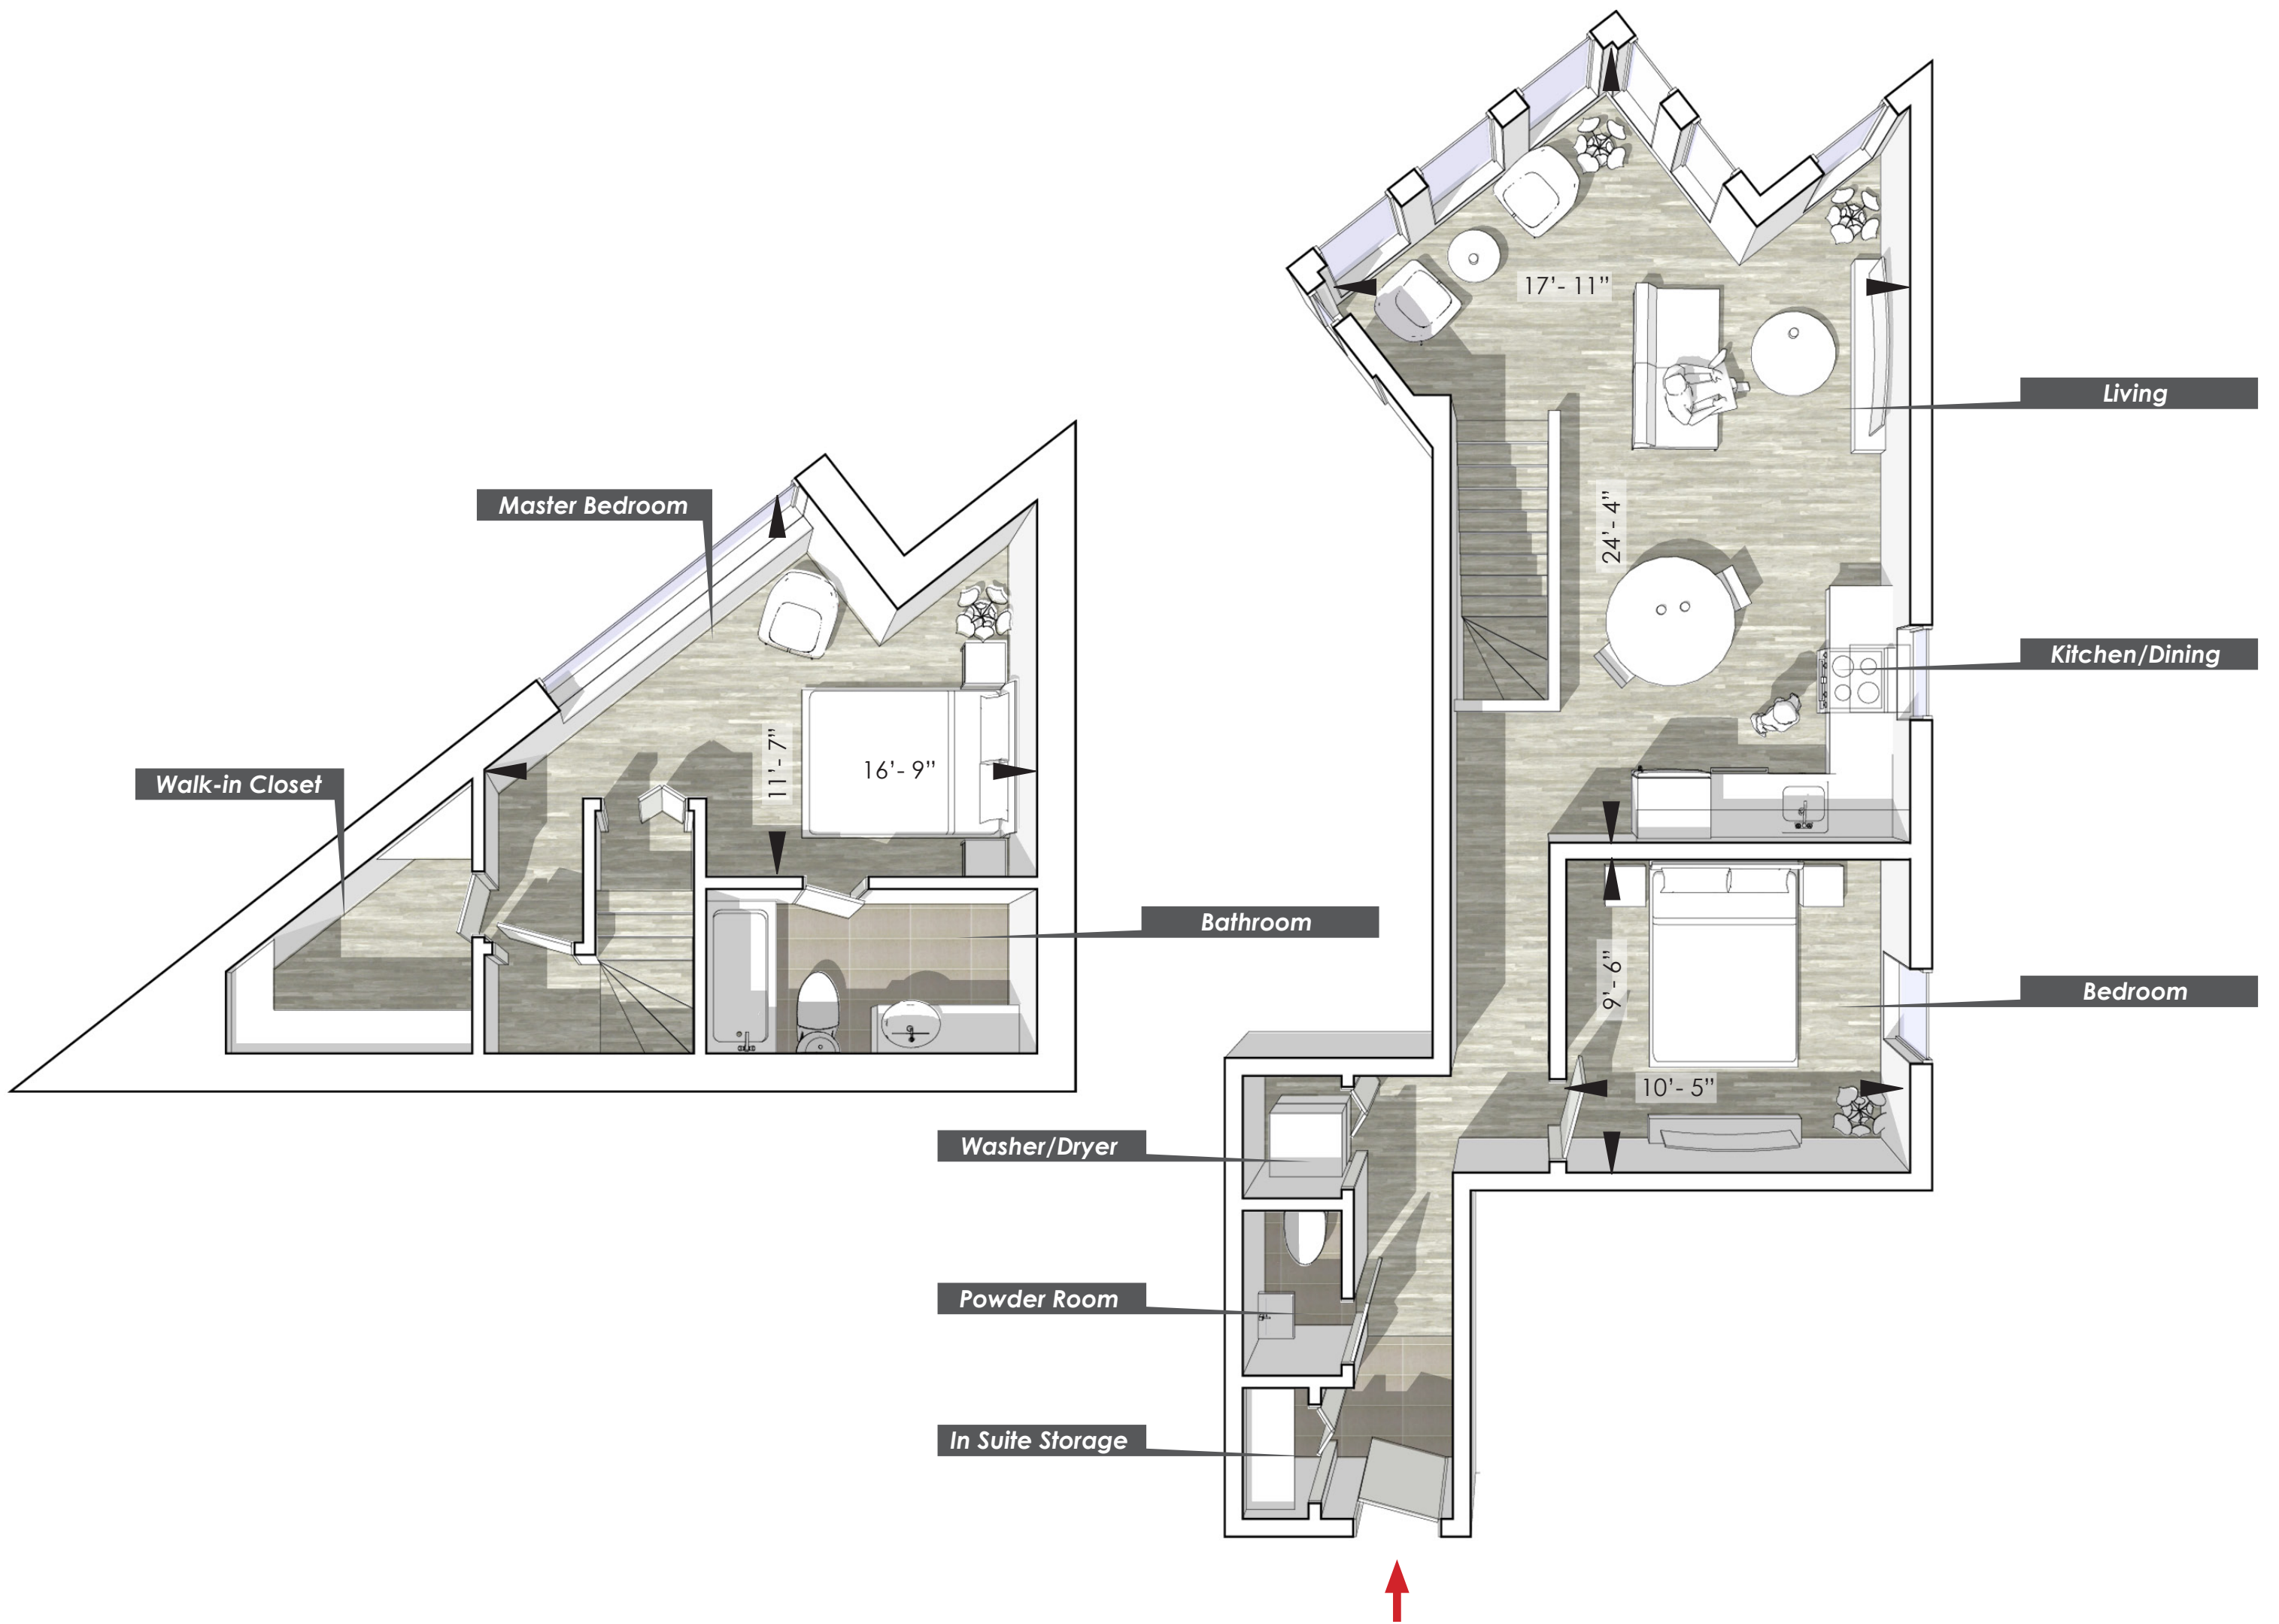

# CANAL LOFTS

## UNIT 204 option A

**2BR SUITE**  
**UNIT AREA**  
**989 SQ.FT**

Dimensions, specifications, layouts (including tile patterns), window sizes, mullions and materials are approximate only, may vary and are subject to change. Floor area measured in accordance with Tarion bulletin #2. Actual living areas will vary from area stated. E. & O.E. Furniture shown for demonstrative purposes only & is not included in purchase price.