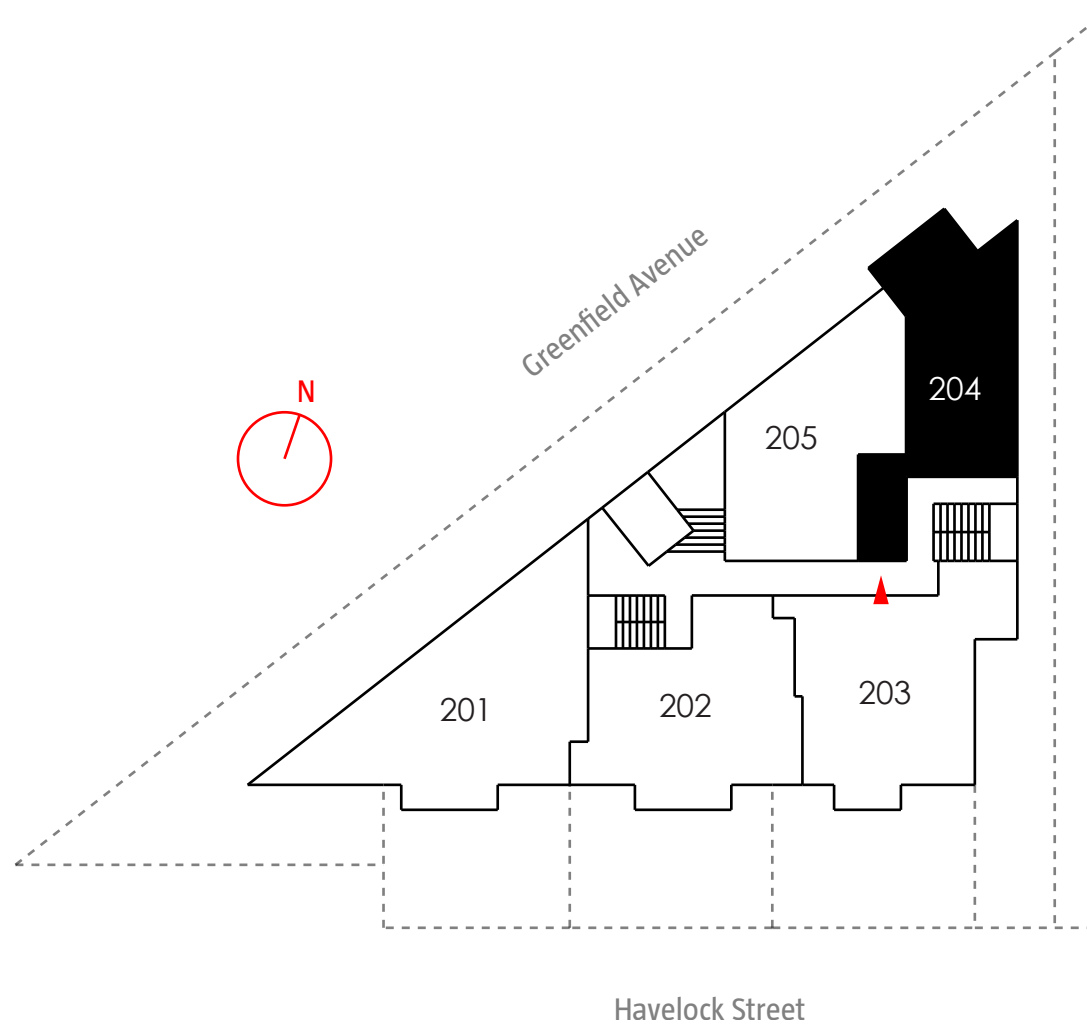

# CANAL LOFTS

## UNIT 204 option A

**2BR SUITE**  
**UNIT AREA**  
**989 SQ.FT**

Dimensions, specifications, layouts (including tile patterns), window sizes, mullions and materials are approximate only, may vary and are subject to change. Floor area measured in accordance with Tarion bulletin #2. Actual living areas will vary from area stated. E. & O.E. Furniture shown for demonstrative purposes only & is not included in purchase price.