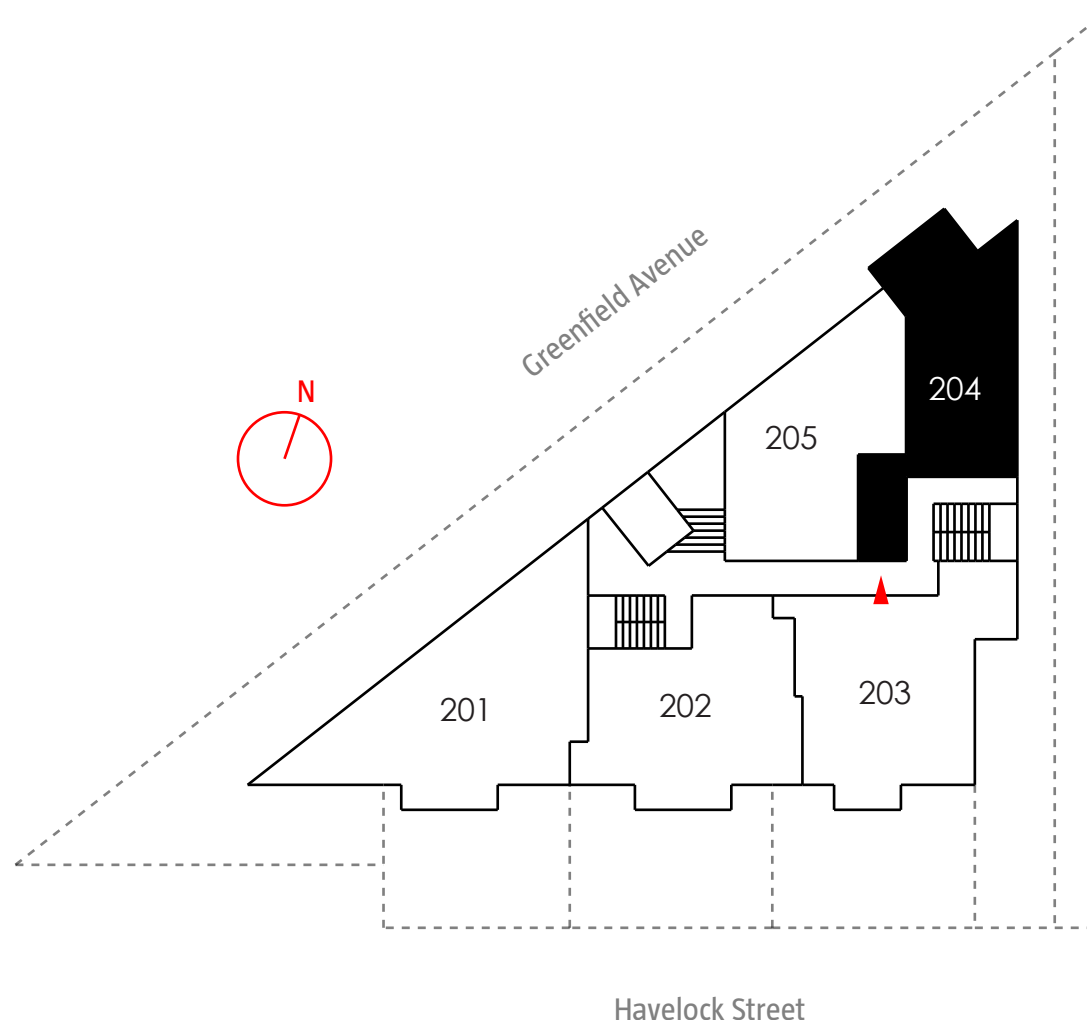

CANAL LOFTS

UNIT 204 option A

2BR SUITE
UNIT AREA
989 SQ.FT

Dimensions, specifications, layouts (including tile patterns), window sizes, mullions and materials are approximate only, may vary and are subject to change. Floor area measured in accordance with Tarion bulletin #2. Actual living areas will vary from area stated. E. & O.E. Furniture shown for demonstrative purposes only & is not included in purchase price.