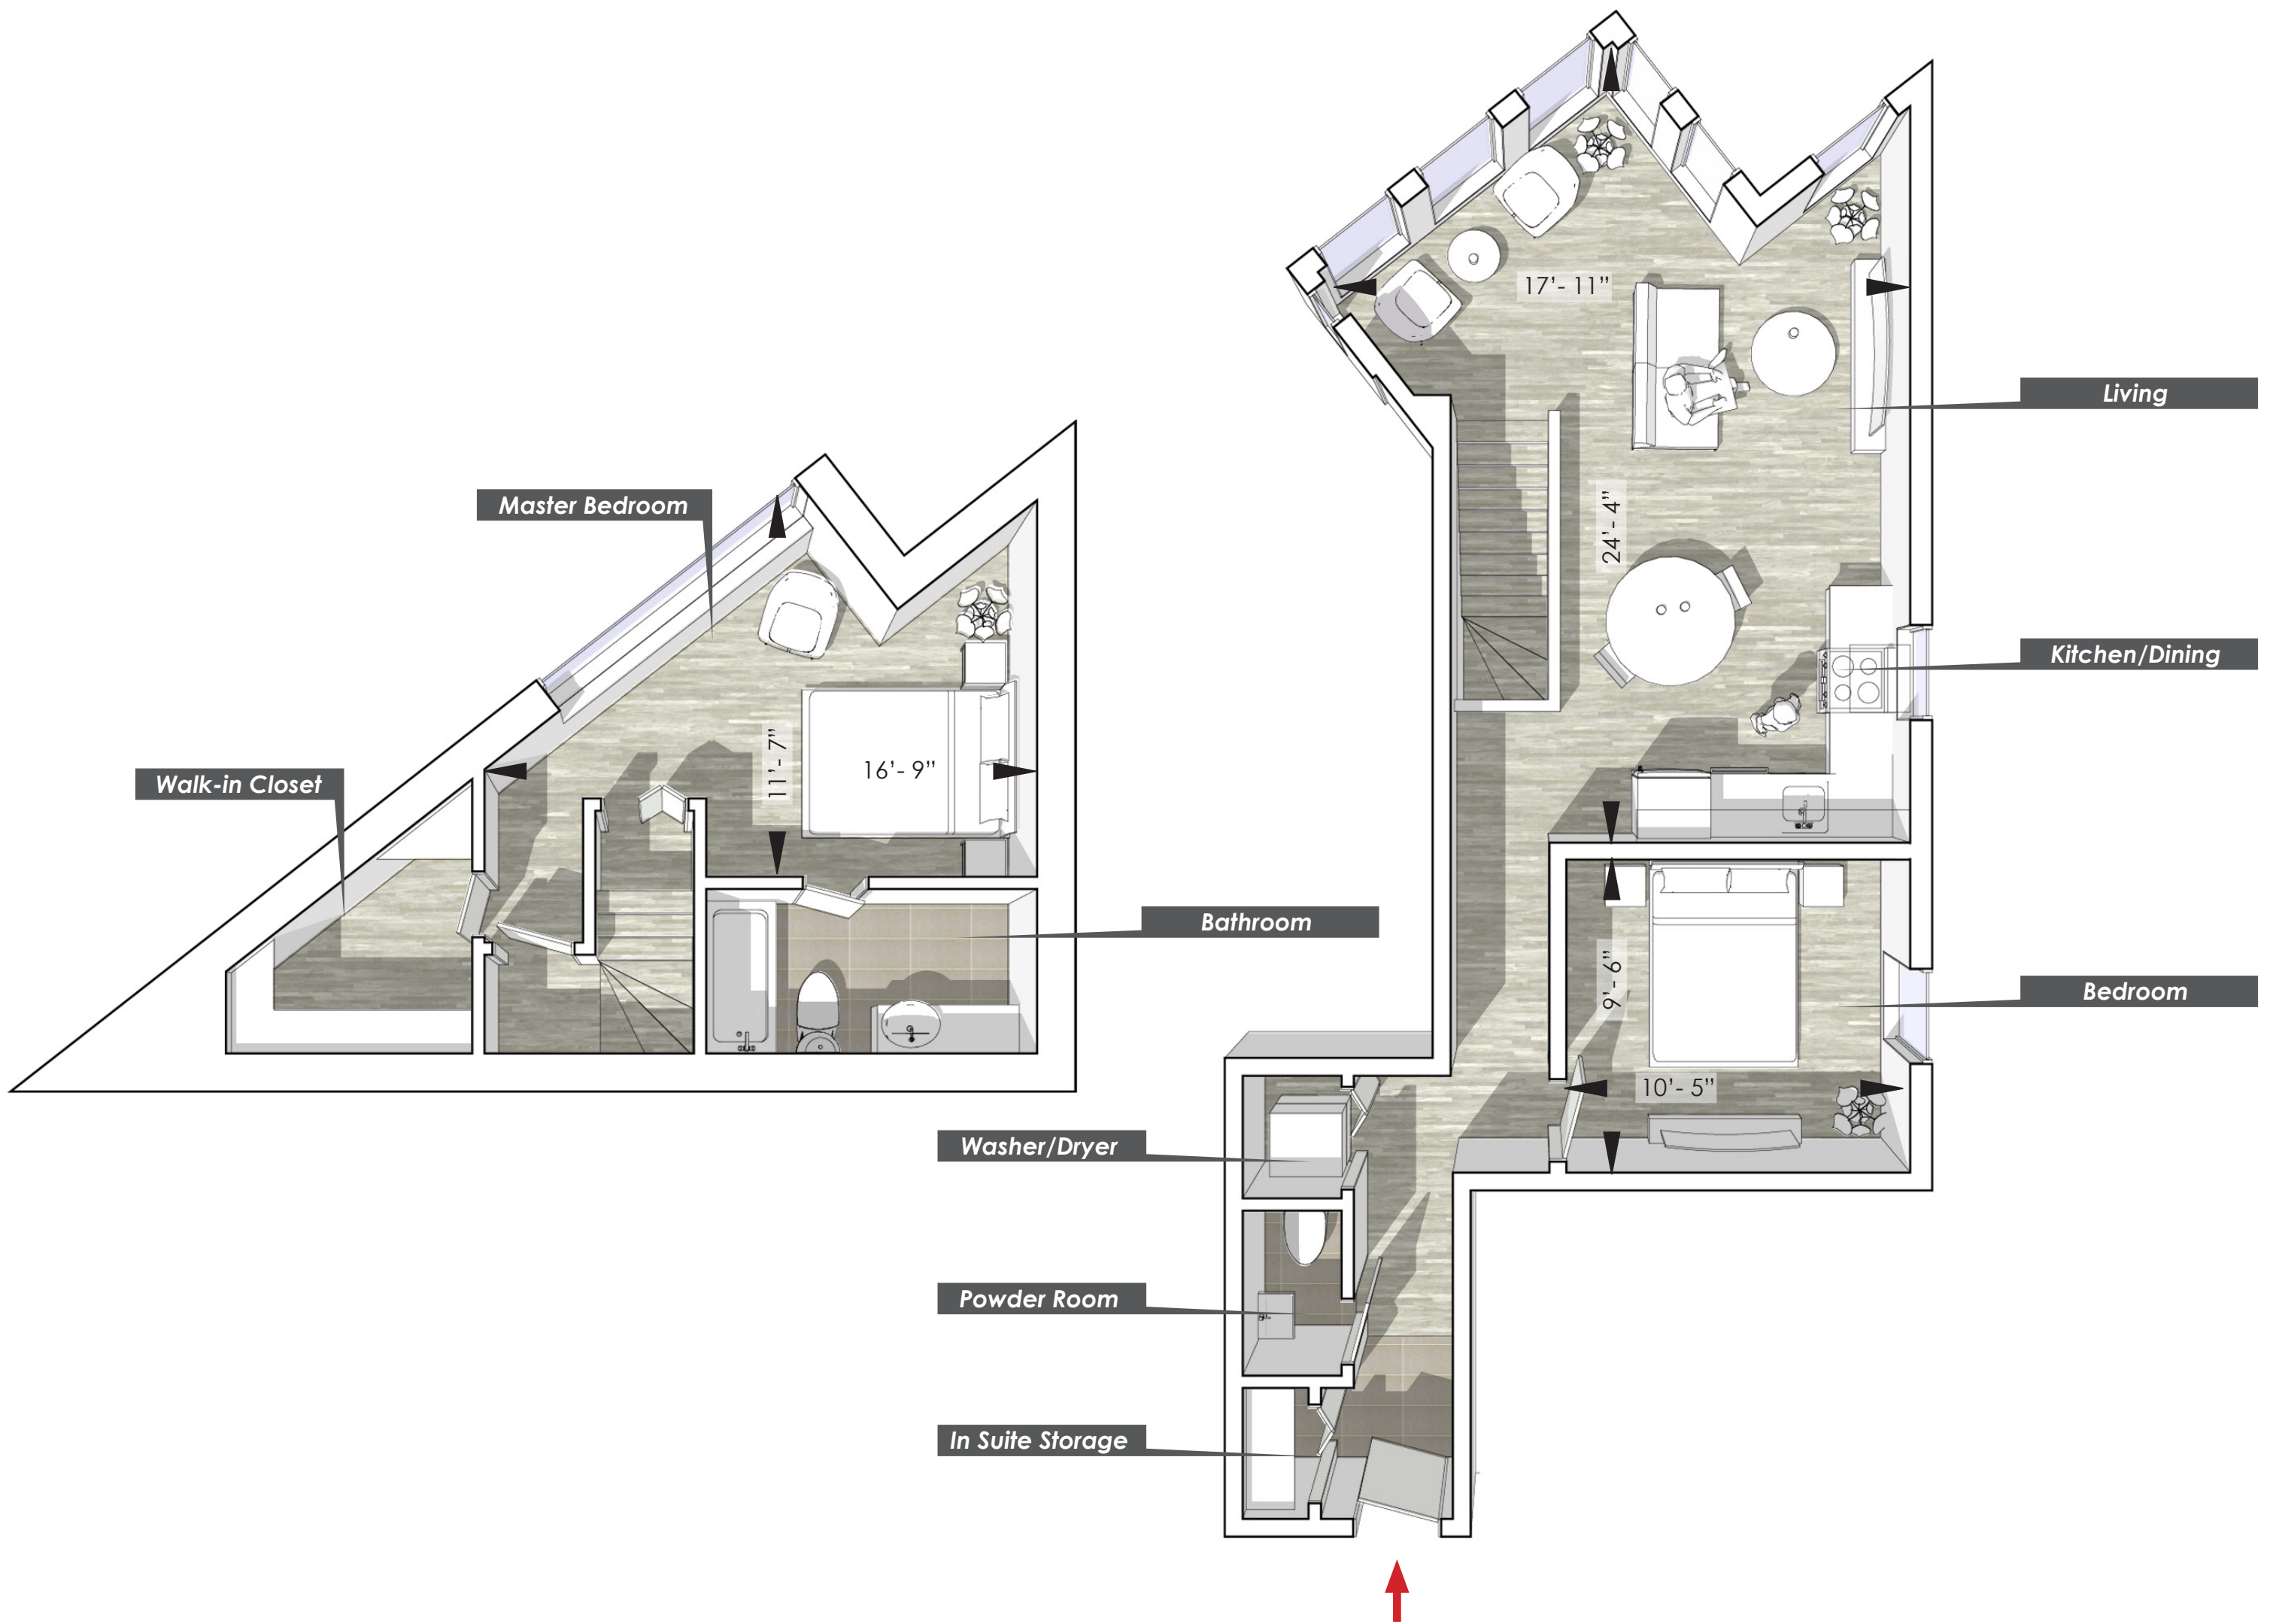

CANAL LOFTS

UNIT 204 option A

2BR SUITE
UNIT AREA
989 SQ.FT

Dimensions, specifications, layouts (including tile patterns), window sizes, mullions and materials are approximate only, may vary and are subject to change. Floor area measured in accordance with Tarion bulletin #2. Actual living areas will vary from area stated. E. & O.E. Furniture shown for demonstrative purposes only & is not included in purchase price.