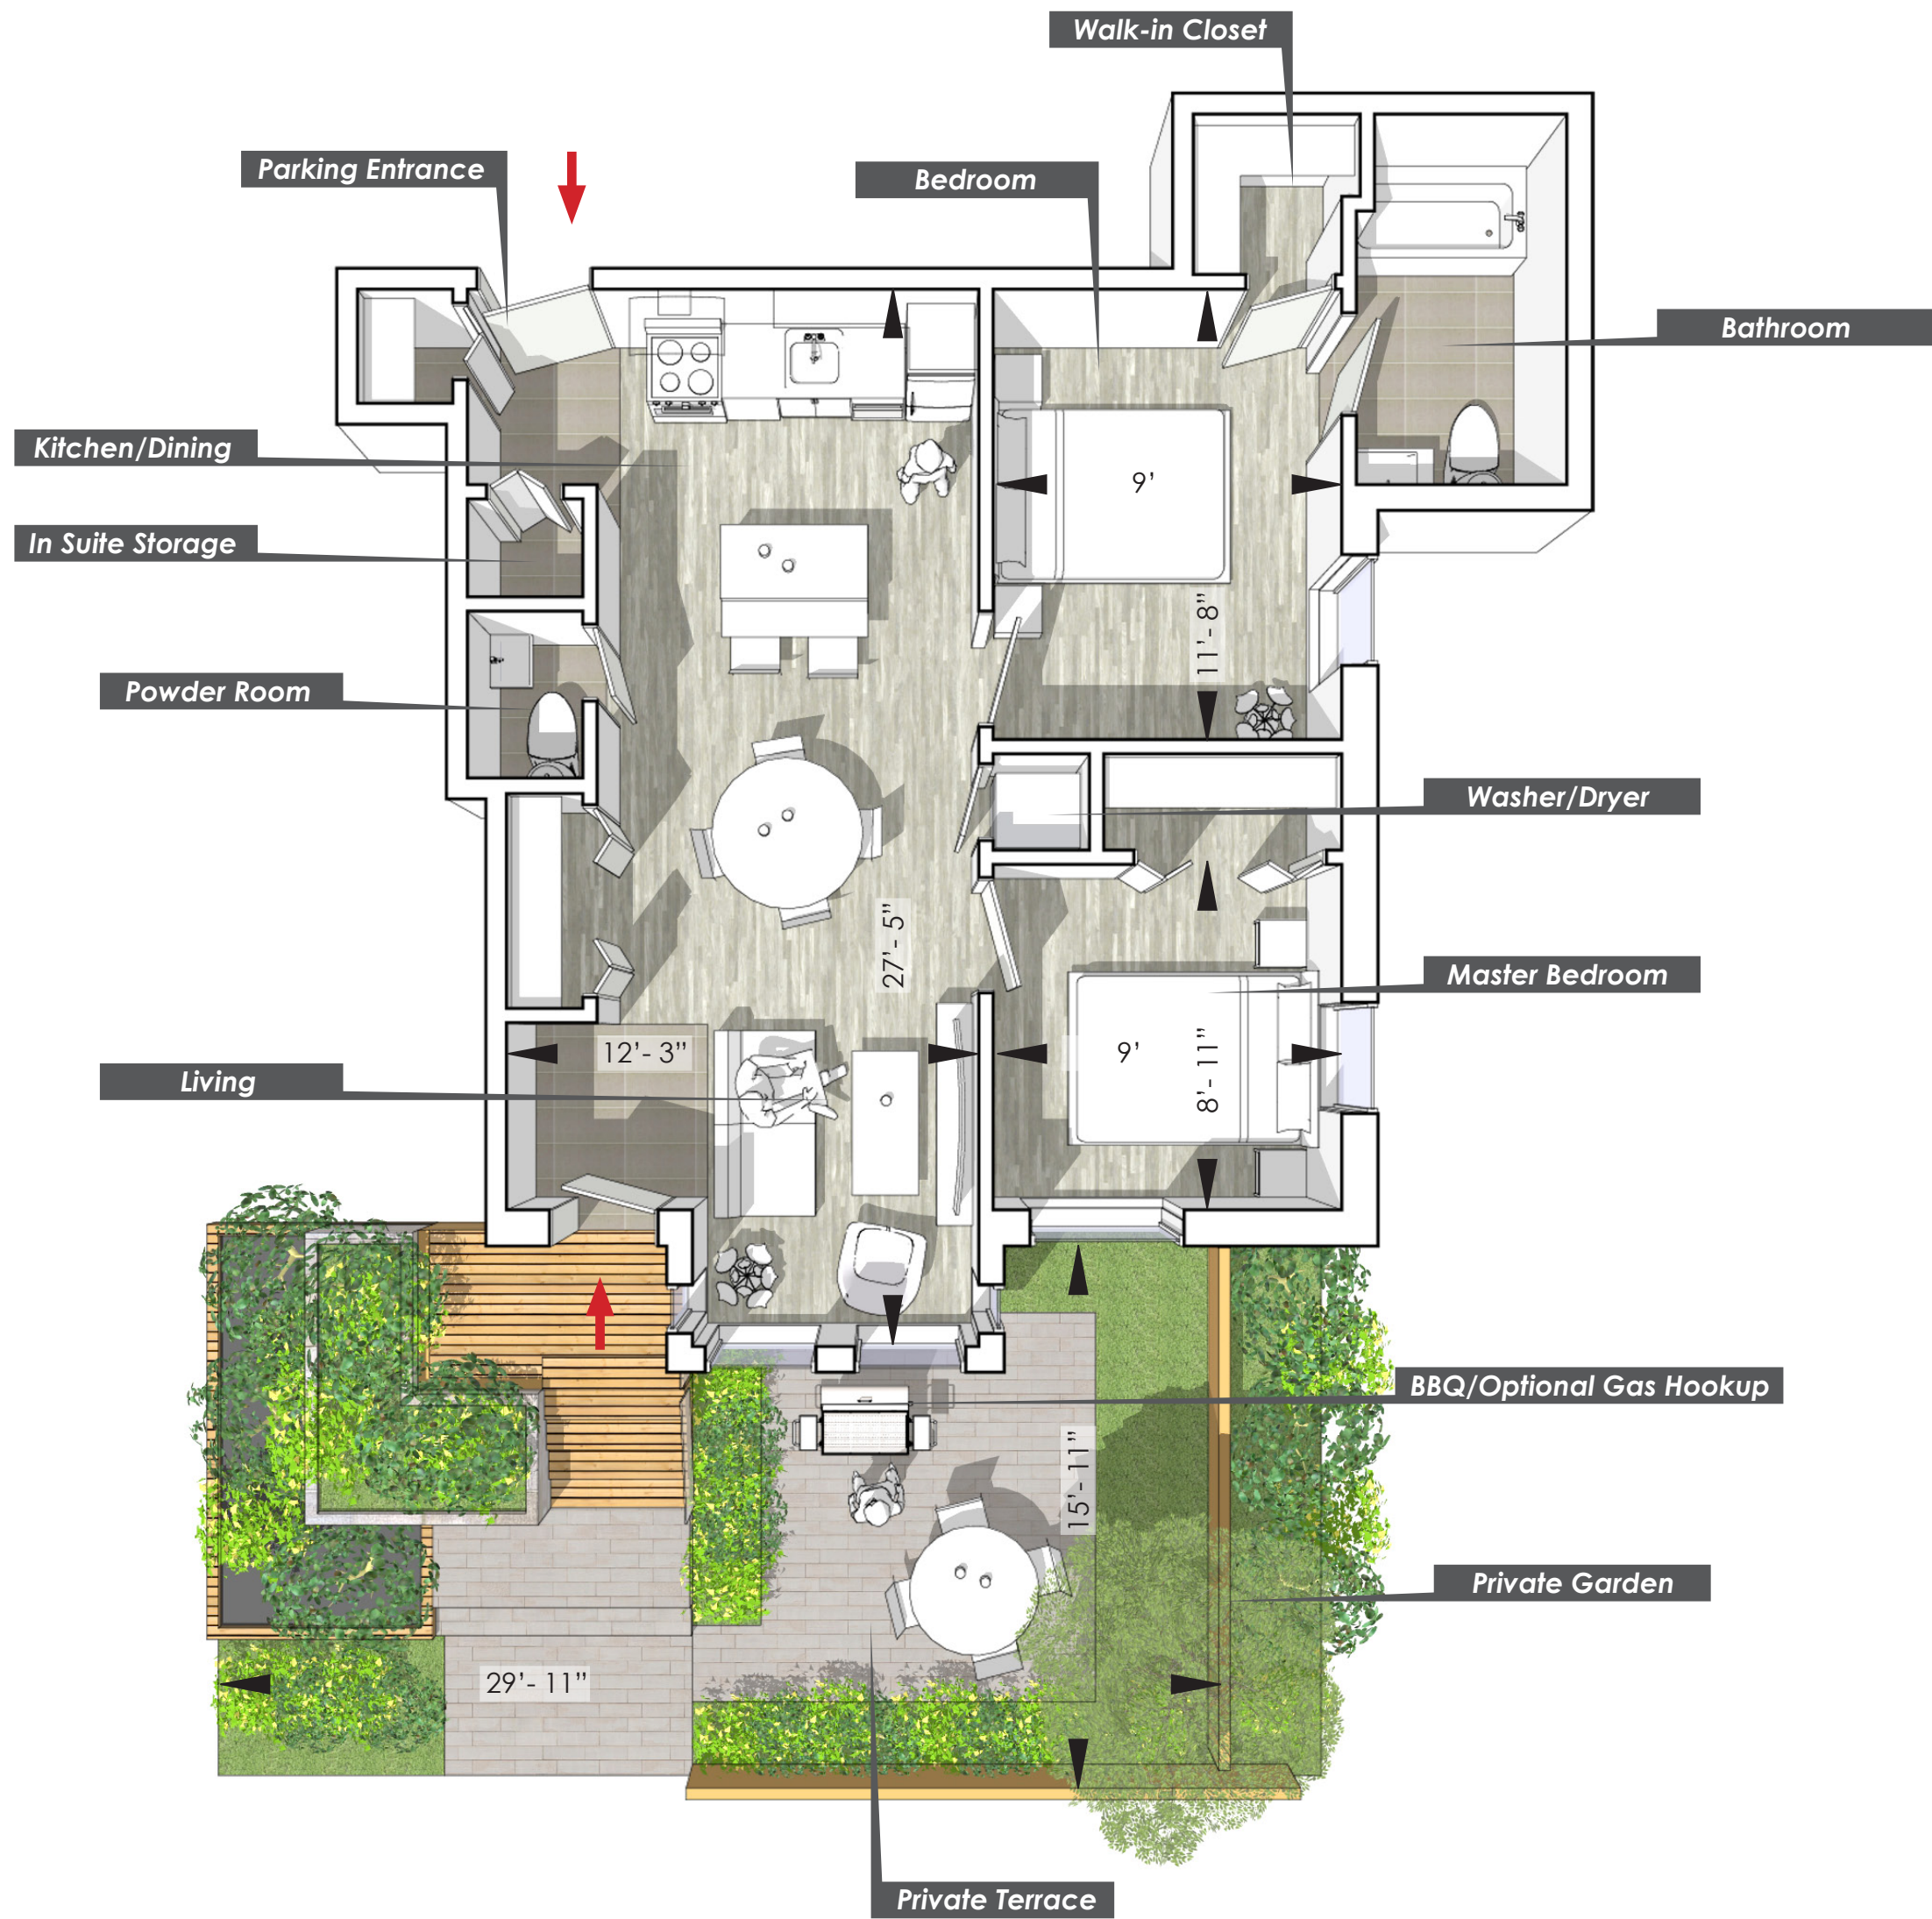

# CANAL LOFTS

## UNIT 203

**2BR GARDEN HOME**  
**UNIT AREA**  
**721 SQ.FT**

Dimensions, specifications, layouts (including tile patterns), window sizes, mullions and materials are approximate only, may vary and are subject to change. Floor area measured in accordance with Tarion bulletin #2. Actual living areas will vary from area stated. E. & O.E. Furniture shown for demonstrative purposes only & is not included in purchase price.