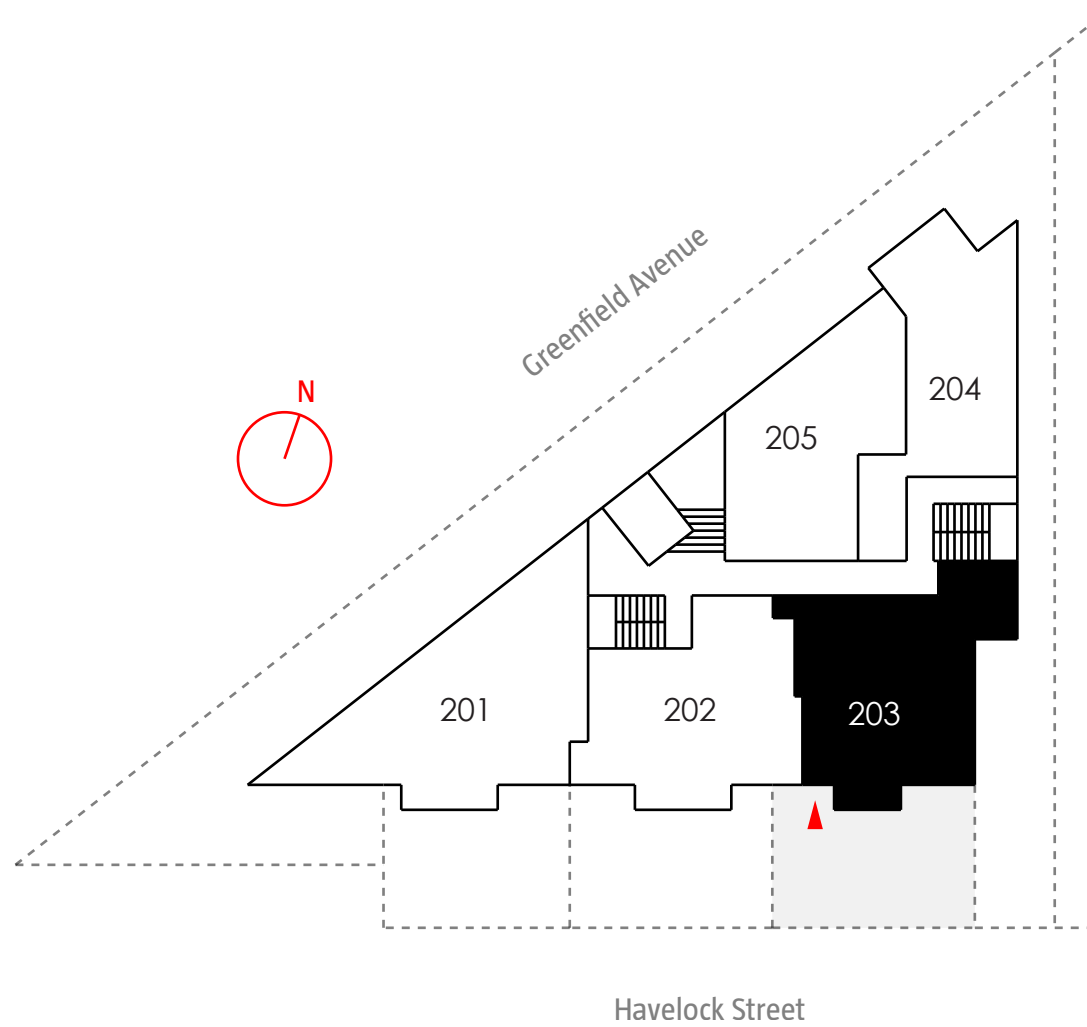

# CANAL LOFTS

## UNIT 203

**2BR GARDEN HOME**  
**UNIT AREA**  
**721 SQ.FT**

Dimensions, specifications, layouts (including tile patterns), window sizes, mullions and materials are approximate only, may vary and are subject to change. Floor area measured in accordance with Tarion bulletin #2. Actual living areas will vary from area stated. E. & O.E. Furniture shown for demonstrative purposes only & is not included in purchase price.