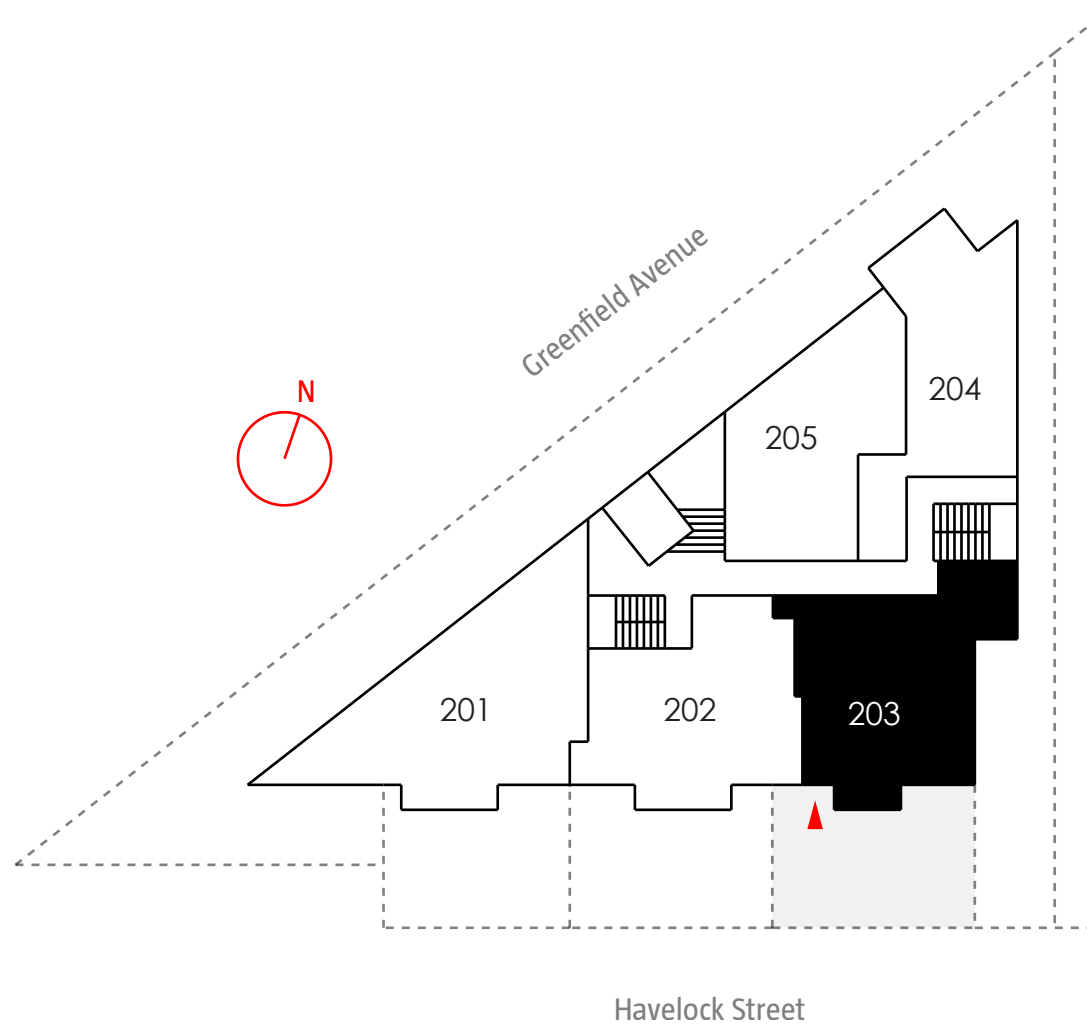

CANAL LOFTS

UNIT 203

2BR GARDEN HOME
UNIT AREA
721 SQ.FT

Dimensions, specifications, layouts (including tile patterns), window sizes, mullions and materials are approximate only, may vary and are subject to change. Floor area measured in accordance with Tarion bulletin #2. Actual living areas will vary from area stated. E. & O.E. Furniture shown for demonstrative purposes only & is not included in purchase price.