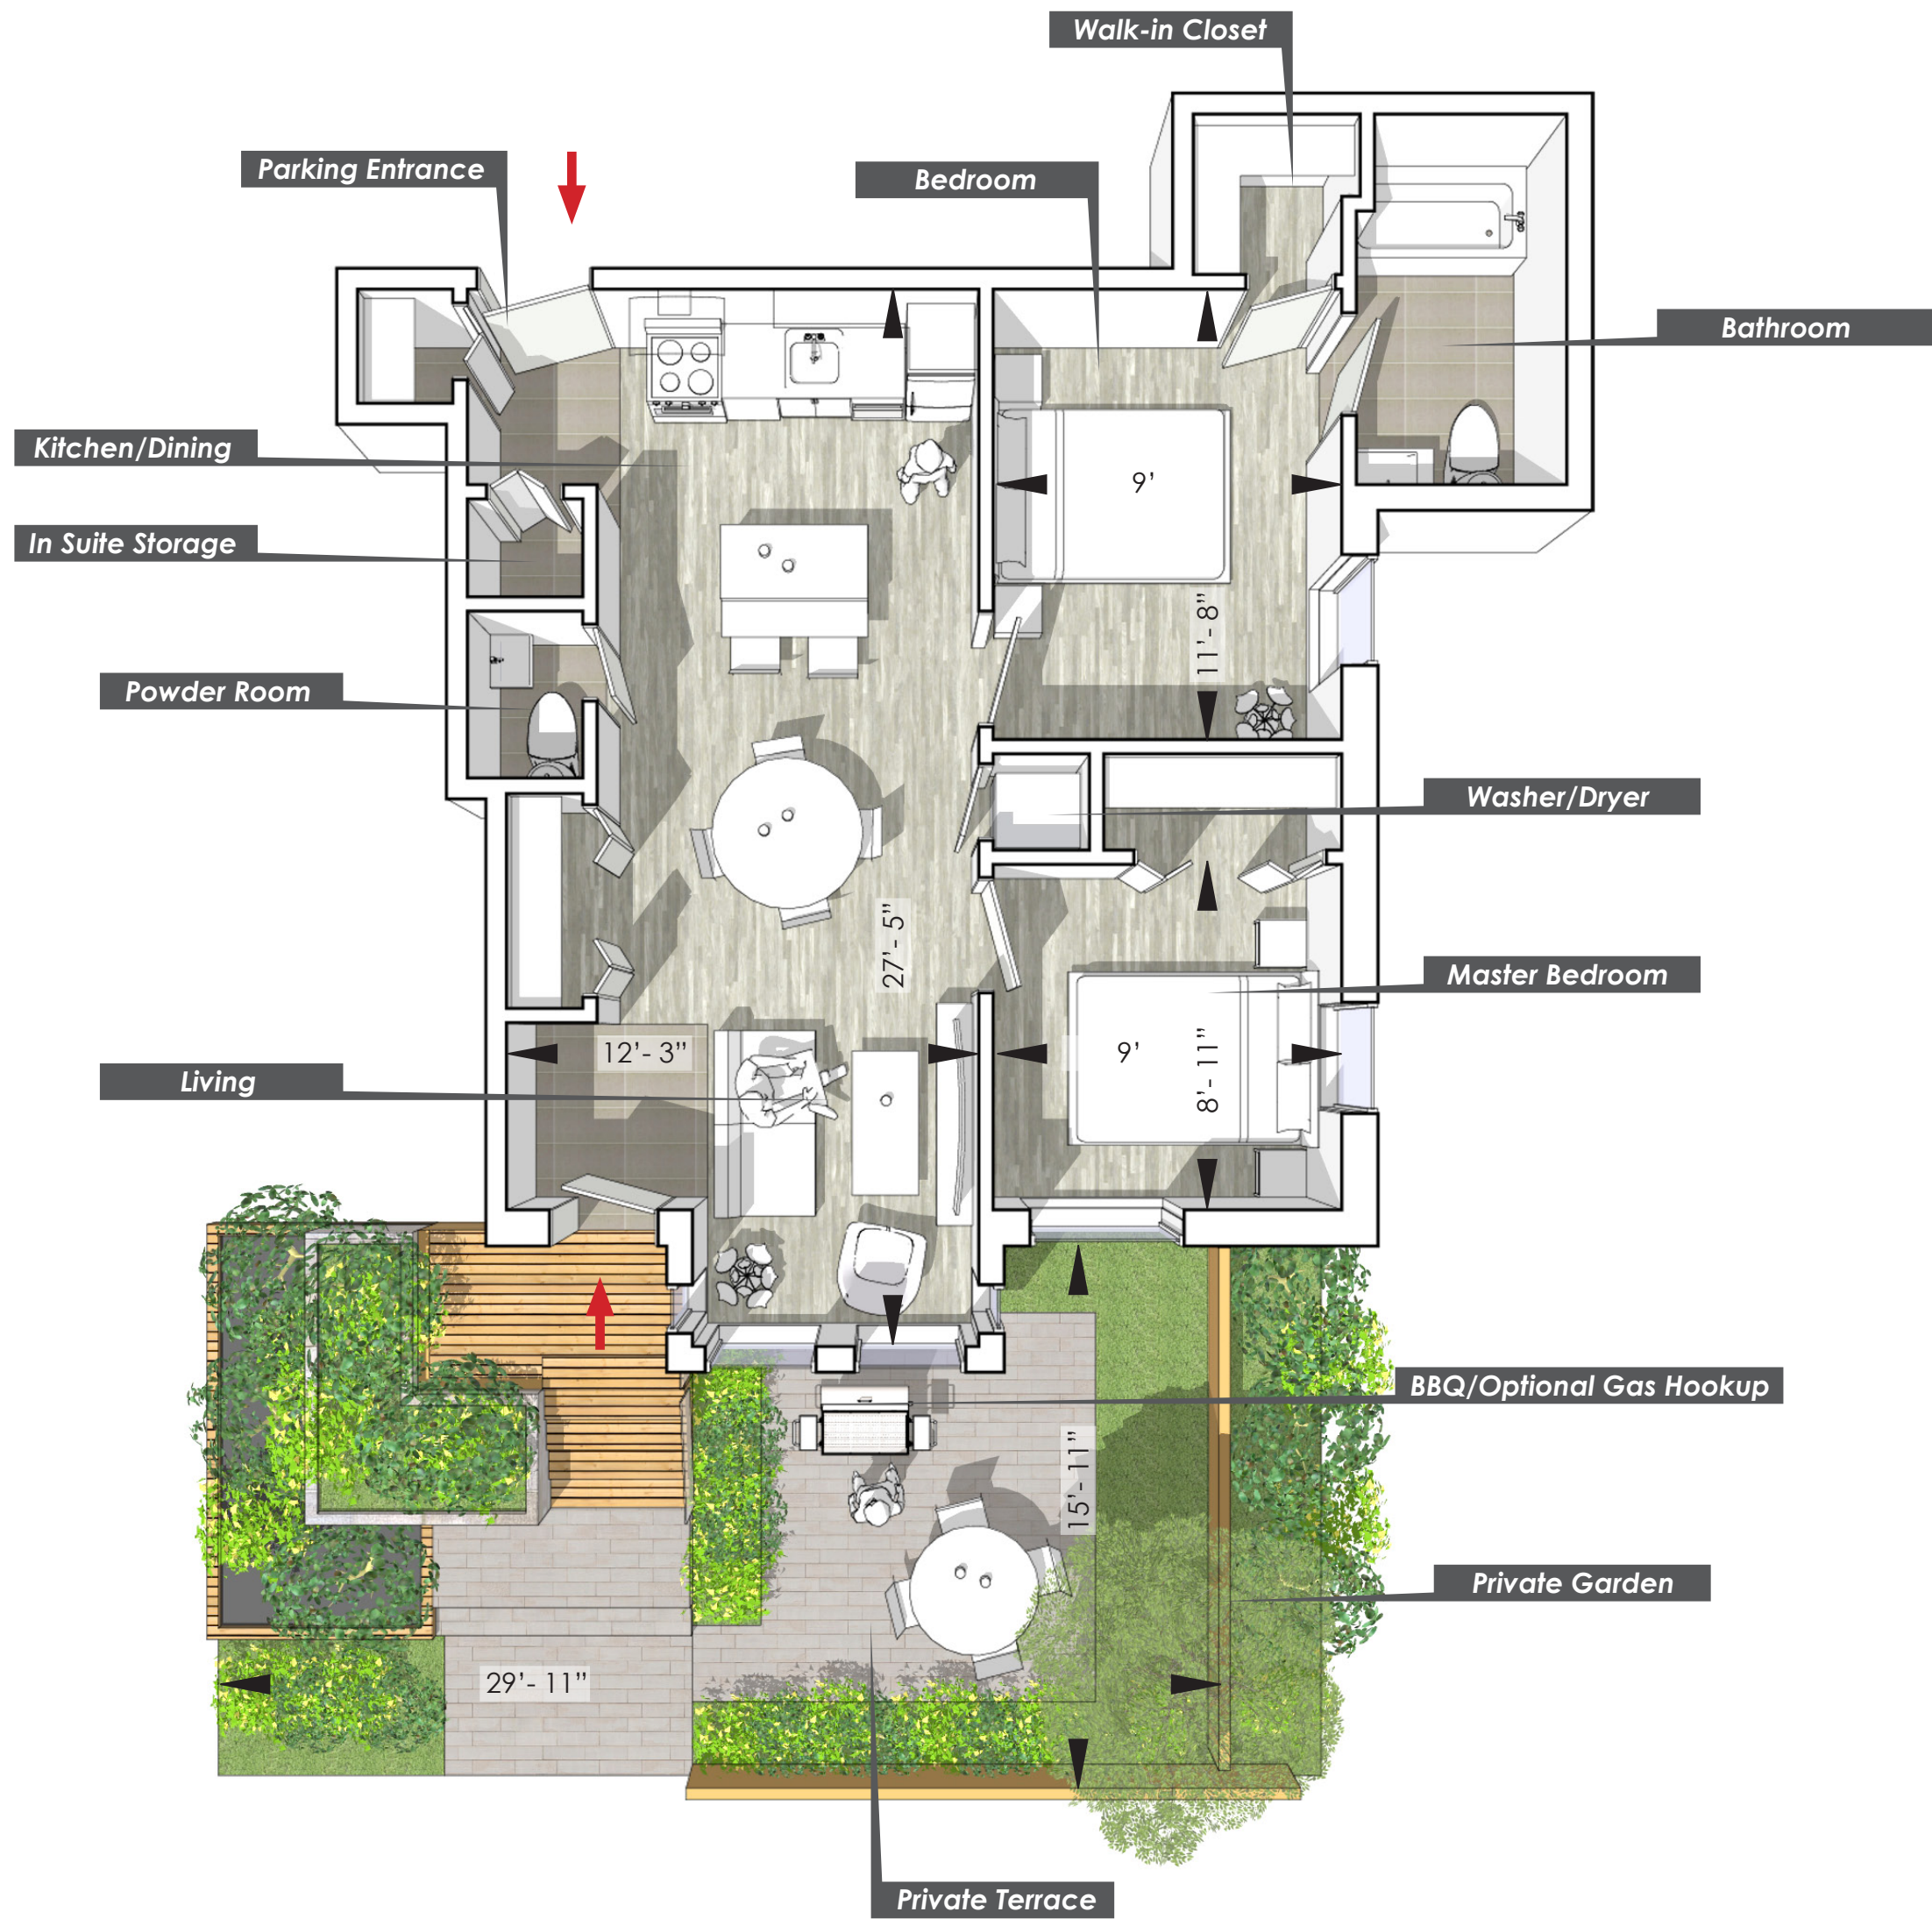

CANAL LOFTS

UNIT 203

2BR GARDEN HOME
UNIT AREA
721 SQ.FT

Dimensions, specifications, layouts (including tile patterns), window sizes, mullions and materials are approximate only, may vary and are subject to change. Floor area measured in accordance with Tarion bulletin #2. Actual living areas will vary from area stated. E. & O.E. Furniture shown for demonstrative purposes only & is not included in purchase price.