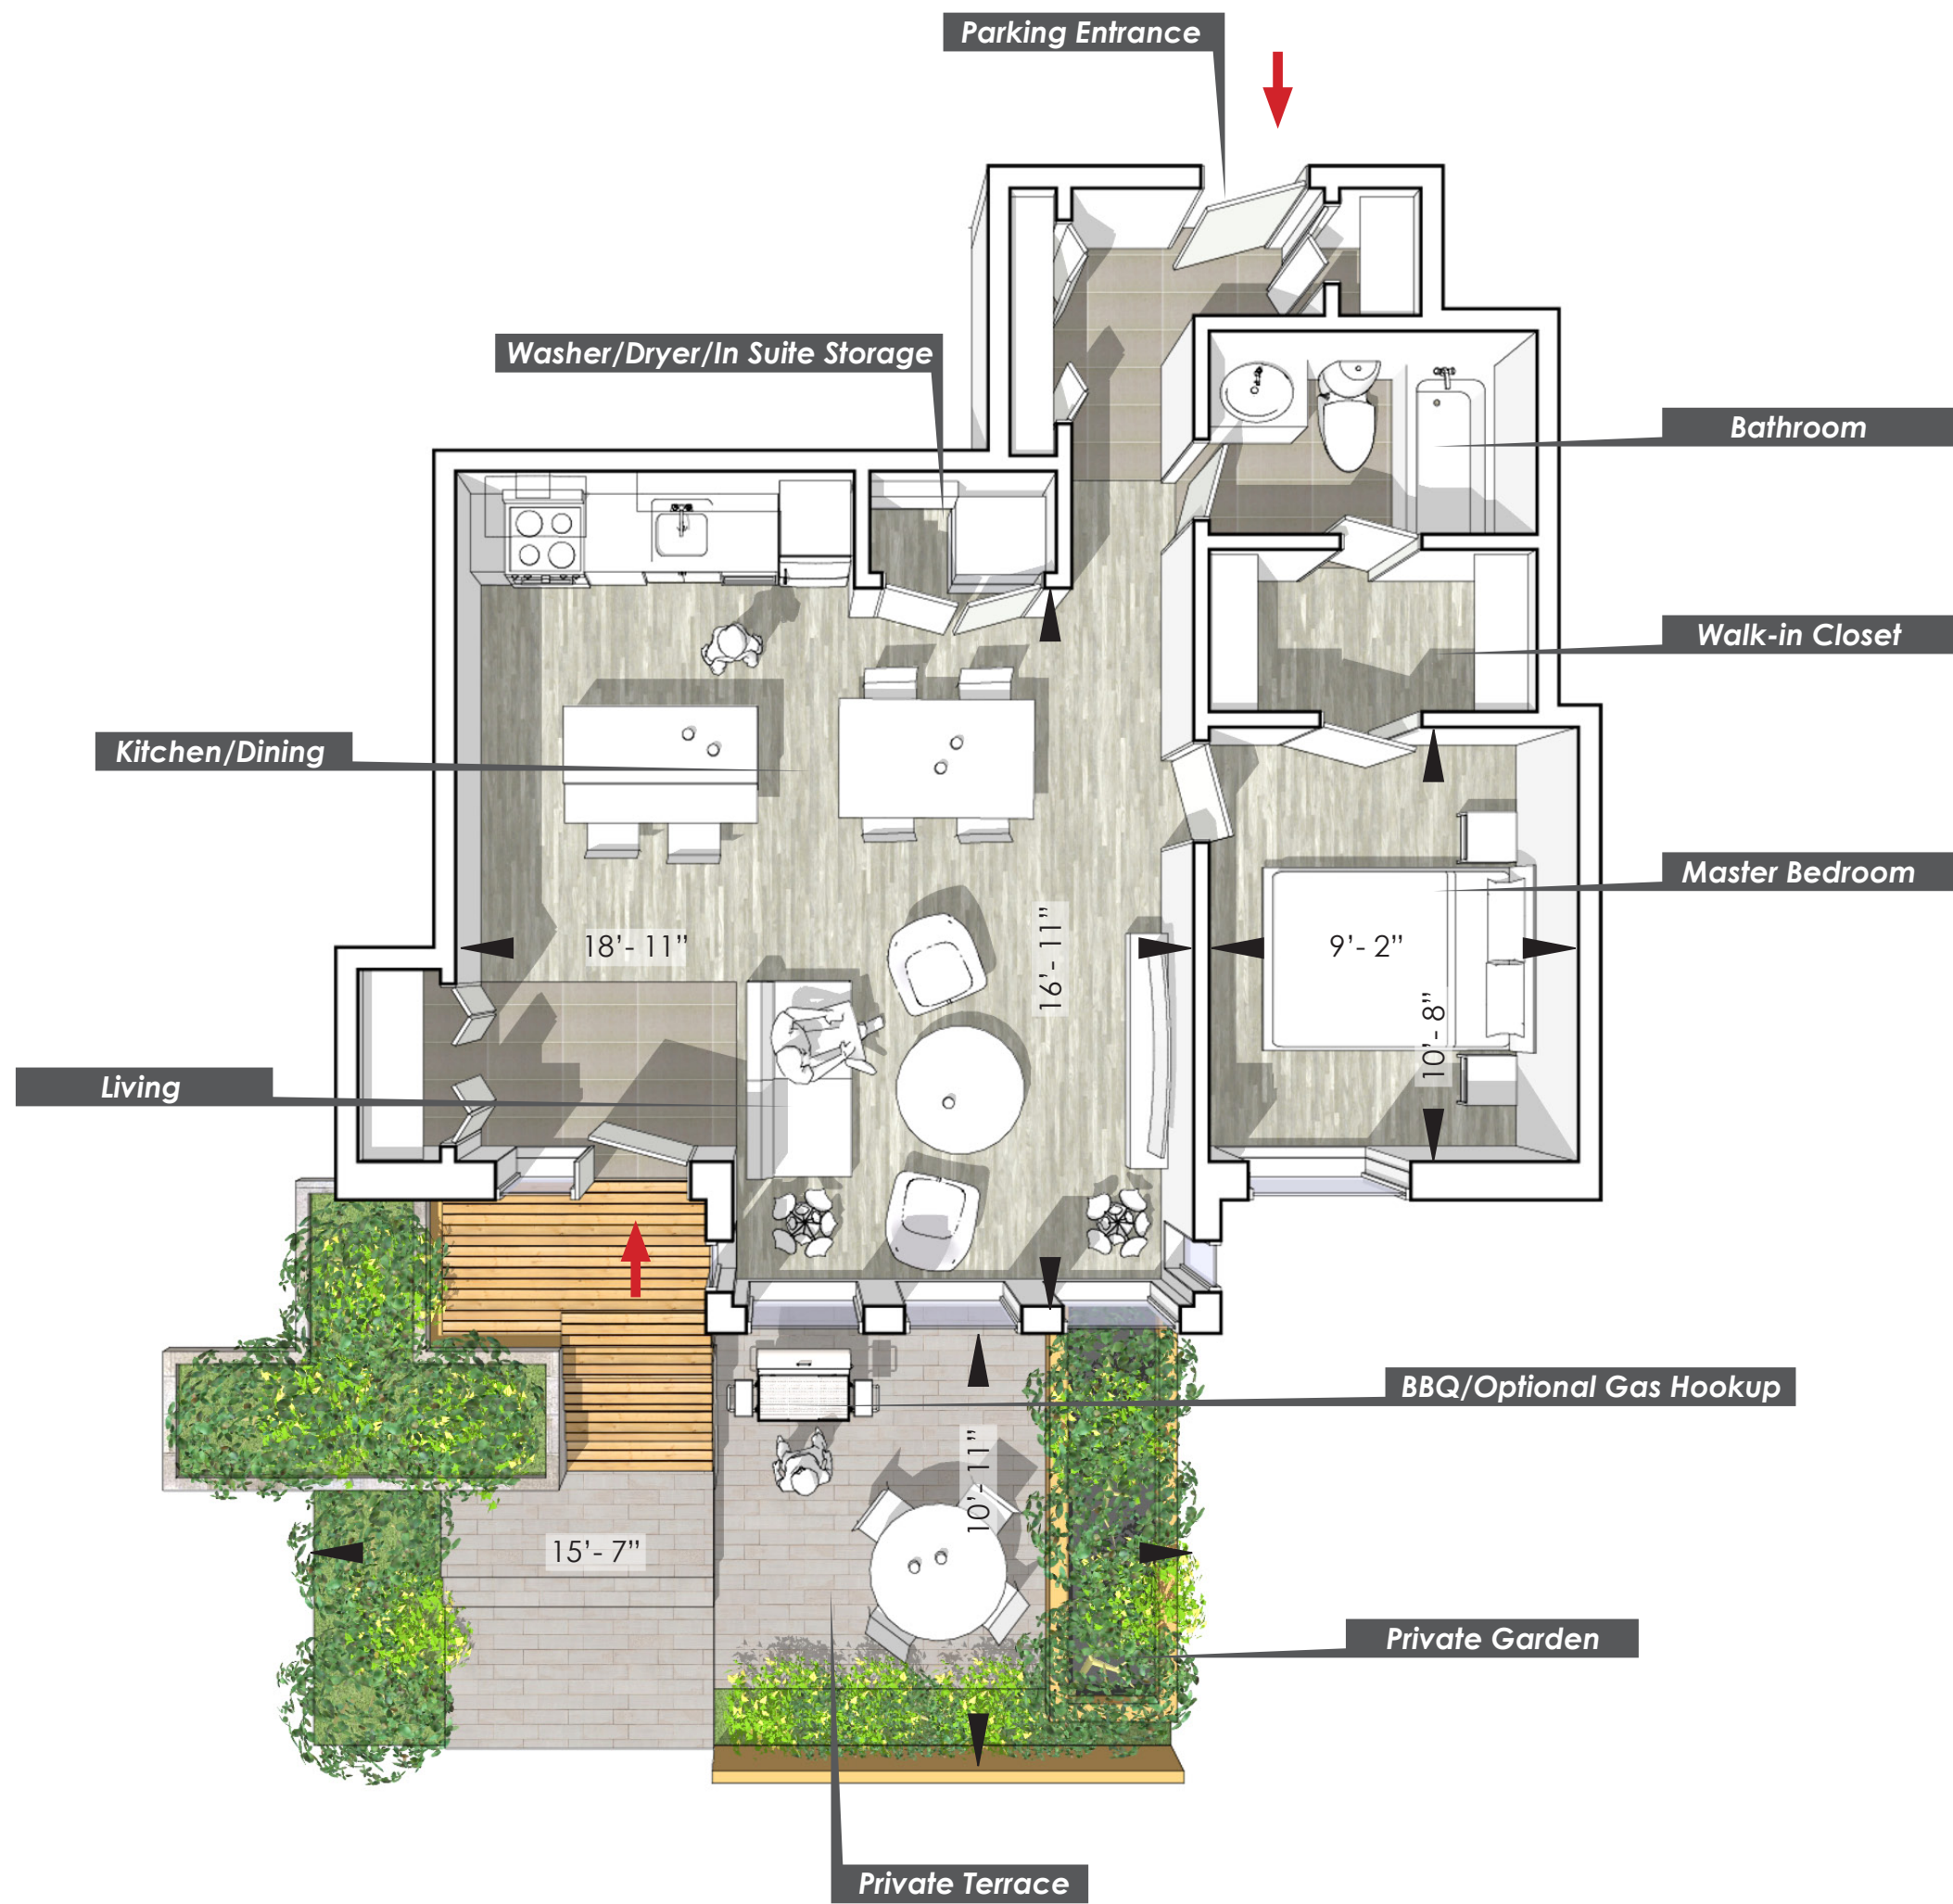

CANAL LOFTS

UNIT 202

1BR GARDEN HOME
UNIT AREA
653 SQ.FT

Dimensions, specifications, layouts (including tile patterns), window sizes, mullions and materials are approximate only, may vary and are subject to change. Floor area measured in accordance with Tarion bulletin #2. Actual living areas will vary from area stated. E. & O.E. Furniture shown for demonstrative purposes only & is not included in purchase price.