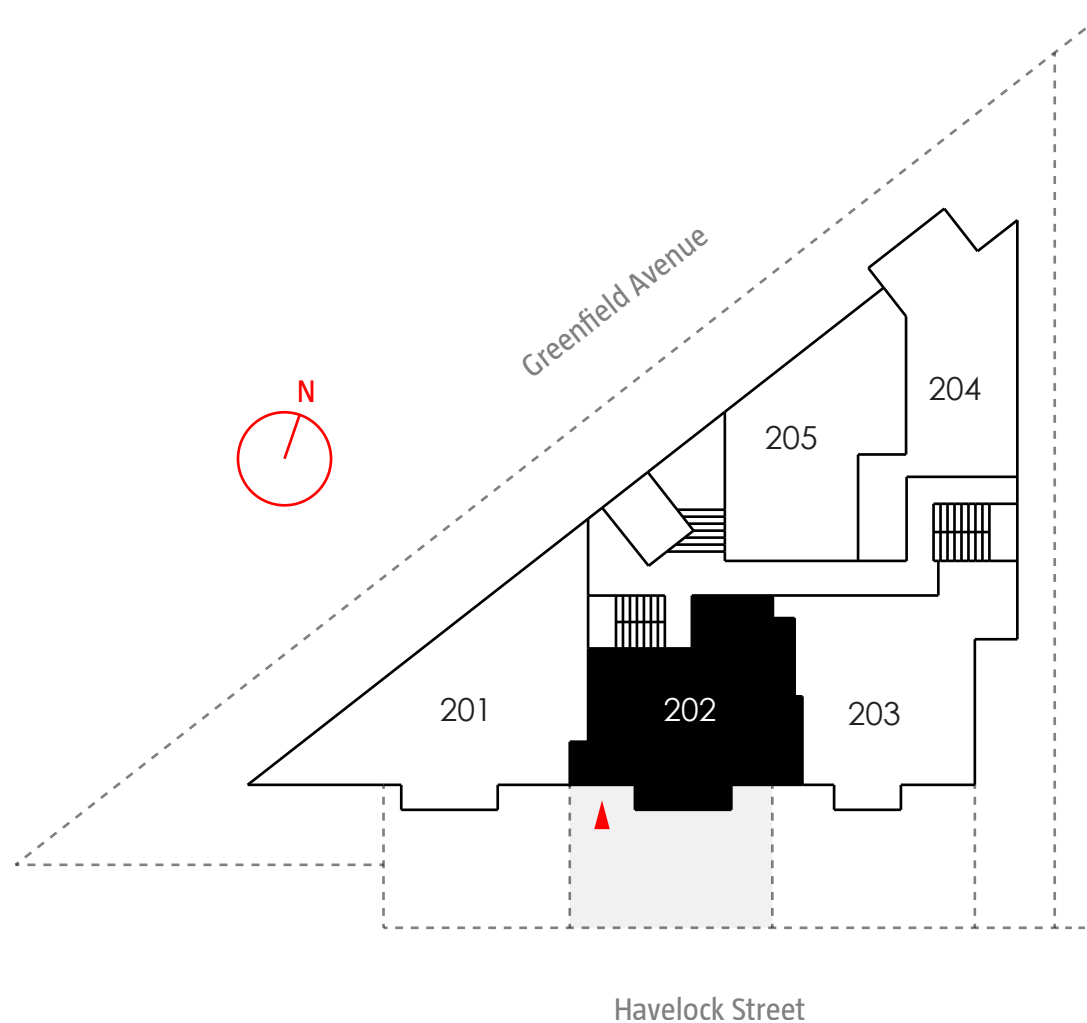

CANAL LOFTS

UNIT 202

1BR GARDEN HOME
UNIT AREA
653 SQ.FT

Dimensions, specifications, layouts (including tile patterns), window sizes, mullions and materials are approximate only, may vary and are subject to change. Floor area measured in accordance with Tarion bulletin #2. Actual living areas will vary from area stated. E. & O.E. Furniture shown for demonstrative purposes only & is not included in purchase price.