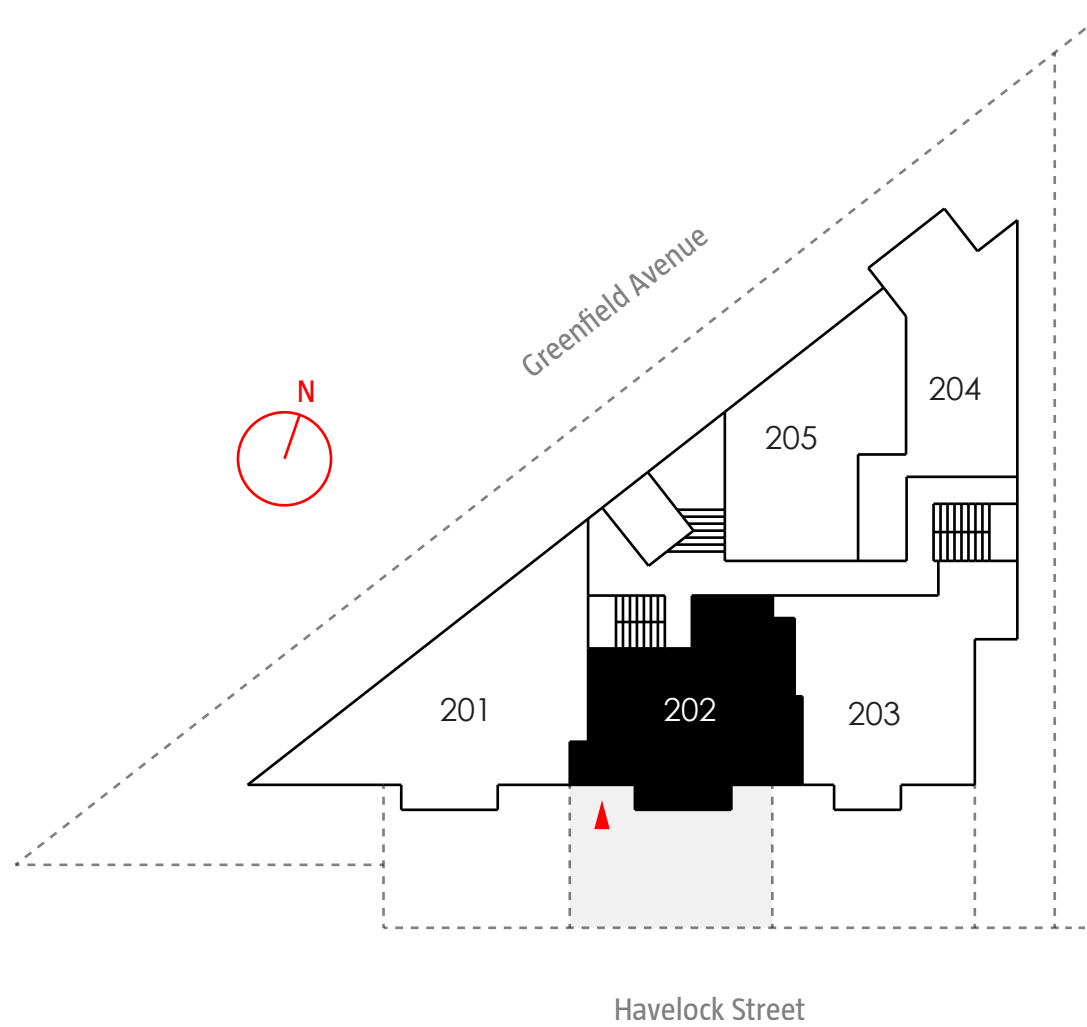

CANAL LOFTS

UNIT 202

1BR GARDEN HOME
UNIT AREA
653 SQ.FT

Dimensions, specifications, layouts (including tile patterns), window sizes, mullions and materials are approximate only, may vary and are subject to change. Floor area measured in accordance with Tarion bulletin #2. Actual living areas will vary from area stated. E. & O.E. Furniture shown for demonstrative purposes only & is not included in purchase price.