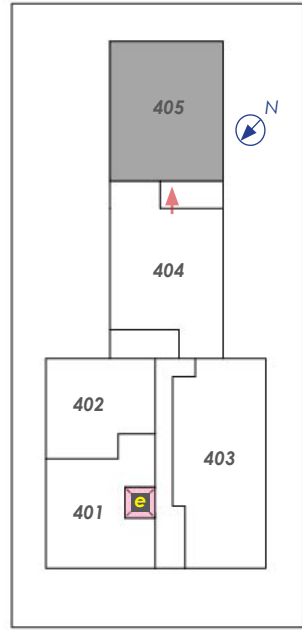

HAMPTONPARK

405
2Br Penhouse suite

Unit Area: 870 sq.ft
 Outdoor Area: 65 sq.ft
Total Area: 935 sq.ft