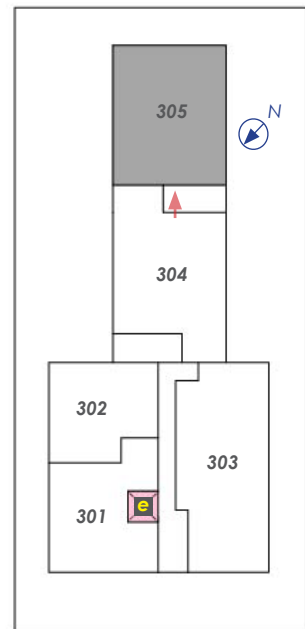

HAMPTONPARK

305
2Br suite

Unit Area: 870 sq.ft
Outdoor Area: 65 sq.ft

Total Area: 935 sq.ft