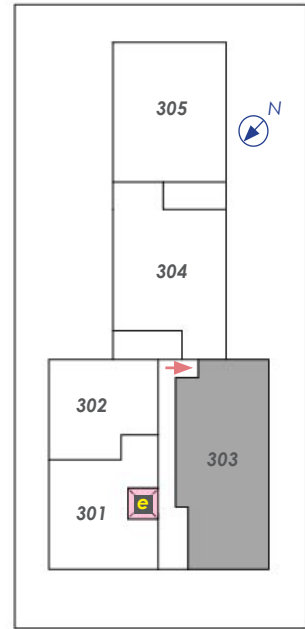

HAMPTONPARK

303
2Br suite

Unit Area: 1,016 sq.ft
Outdoor Area: 65 sq.ft

Total Area: 1,081 sq.ft