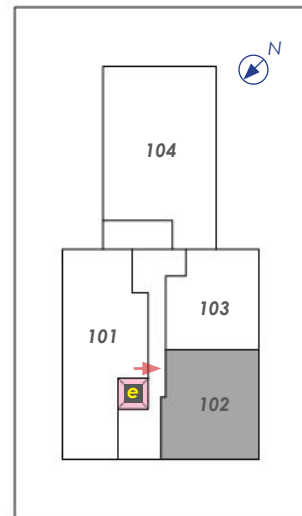

HAMPTON PARK

102
1 Br suite

Unit Area: 577 sq.ft
Outdoor Area: 78 sq.ft

Total Area: 655 sq.ft